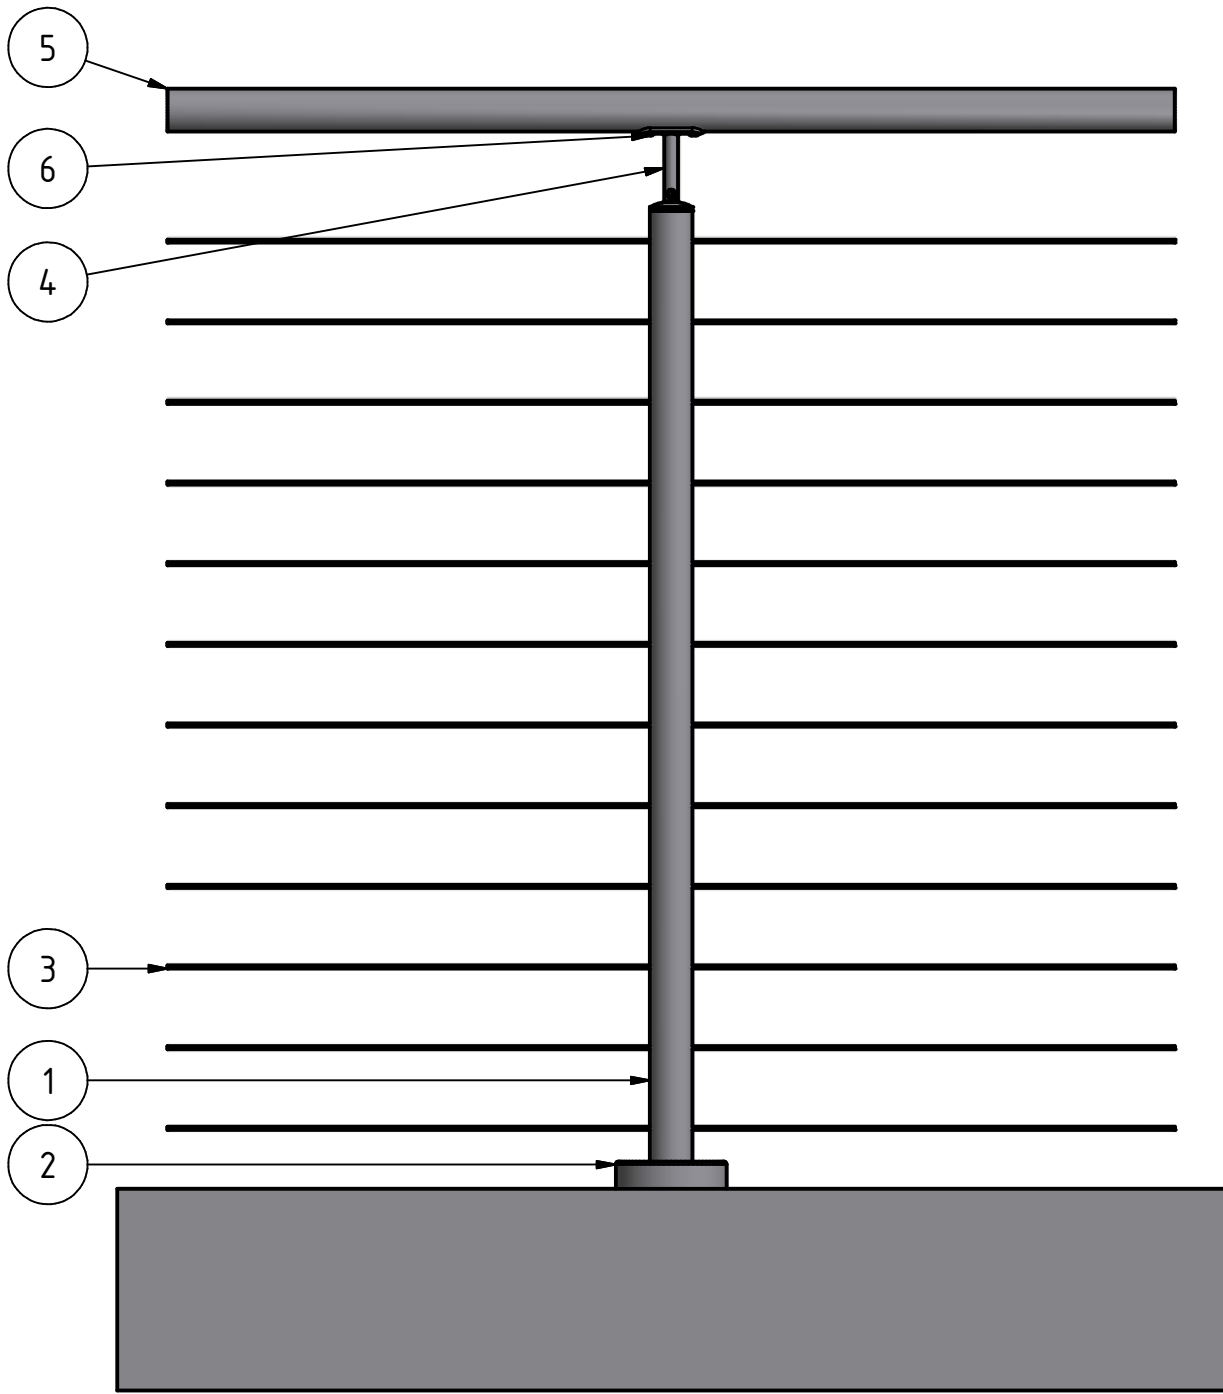

1. baluster post
2. covercap
3. cable
4. handrail bracket
5. handrail
6. Q-screw

Article: Q-line		Infill: cable		Drawn: TR	This drawing and design are the sole property of Q-railing Europe GmbH & Co. KG. Any reproduction in part or as a whole and forwarding to unauthorised third parties without the permission of Q-railing is prohibited.
Project:		Detail: 01-002		Date: 16.05.2012	
Scale: 1:7,5		Your choice in railing systems		Edited: Date:	
				