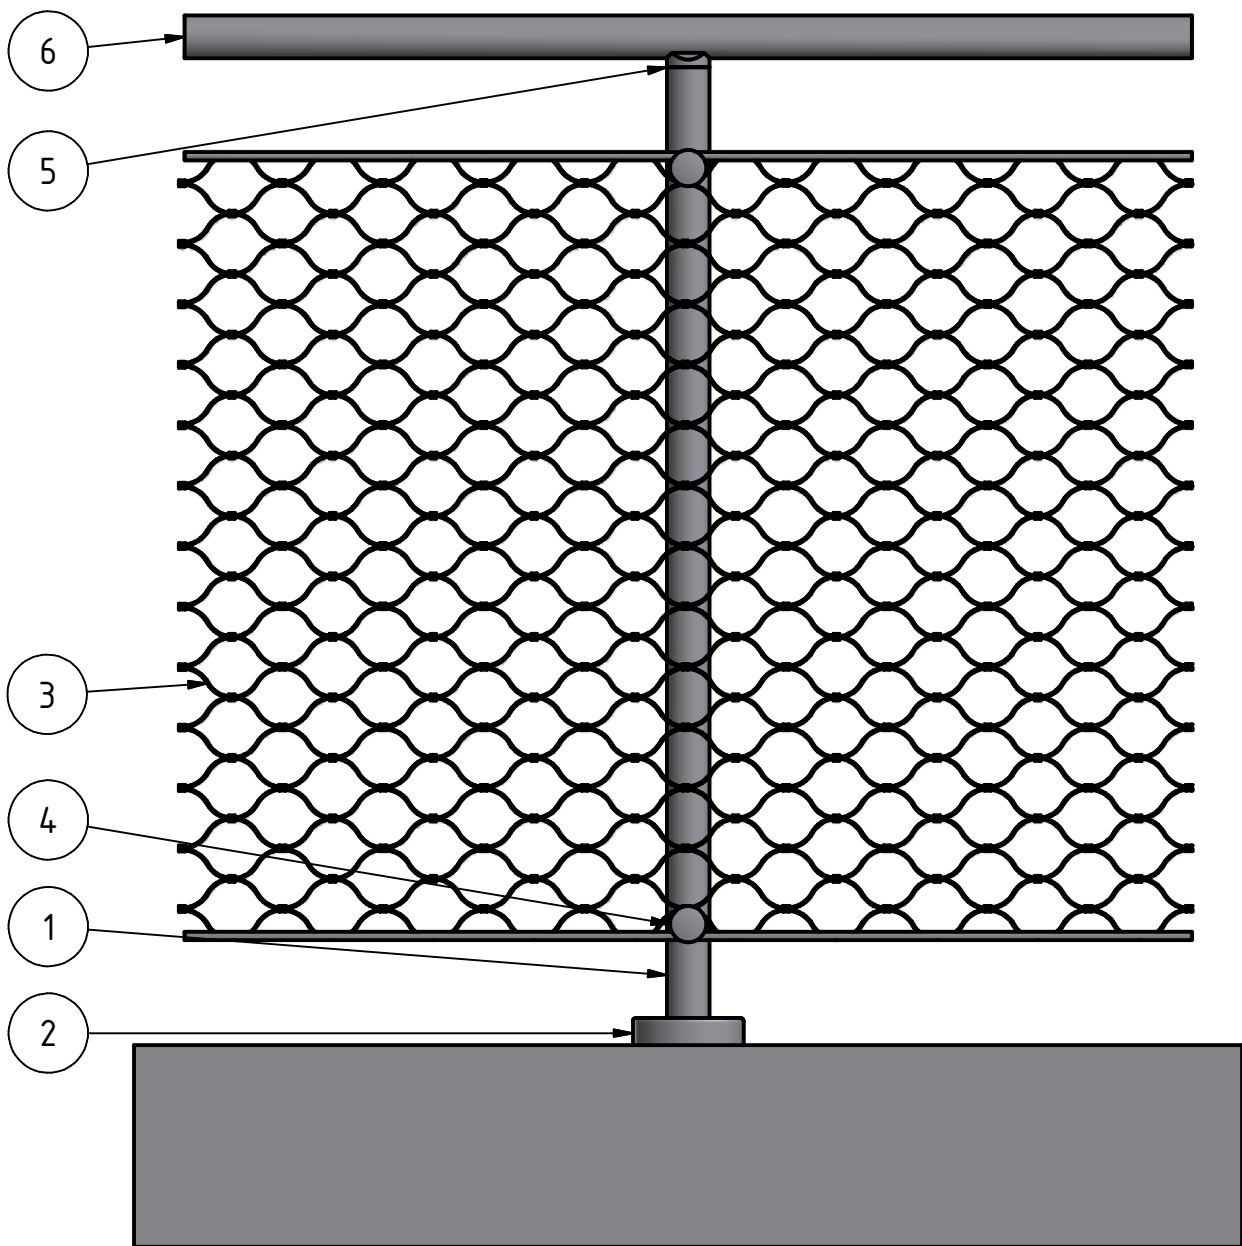

1. baluster post
2. covercap
3. Q-Web, stitch width 60mm x 100mm
4. Q-Web cable holder
5. handrail bracket
6. handrail

Article: Q-line		Infill: Q-web		Drawn: TR	This drawing and design are the sole property of Q-railing Europe GmbH & Co. KG. Any reproduction in part or as a whole and forwarding to unauthorised third parties without the permission of Q-railing is prohibited.
Project:		Detail: 01-003		Date: 16.05.2012	
Scale: 1:7,5		Your choice in railing systems		Edited: Date:	
				