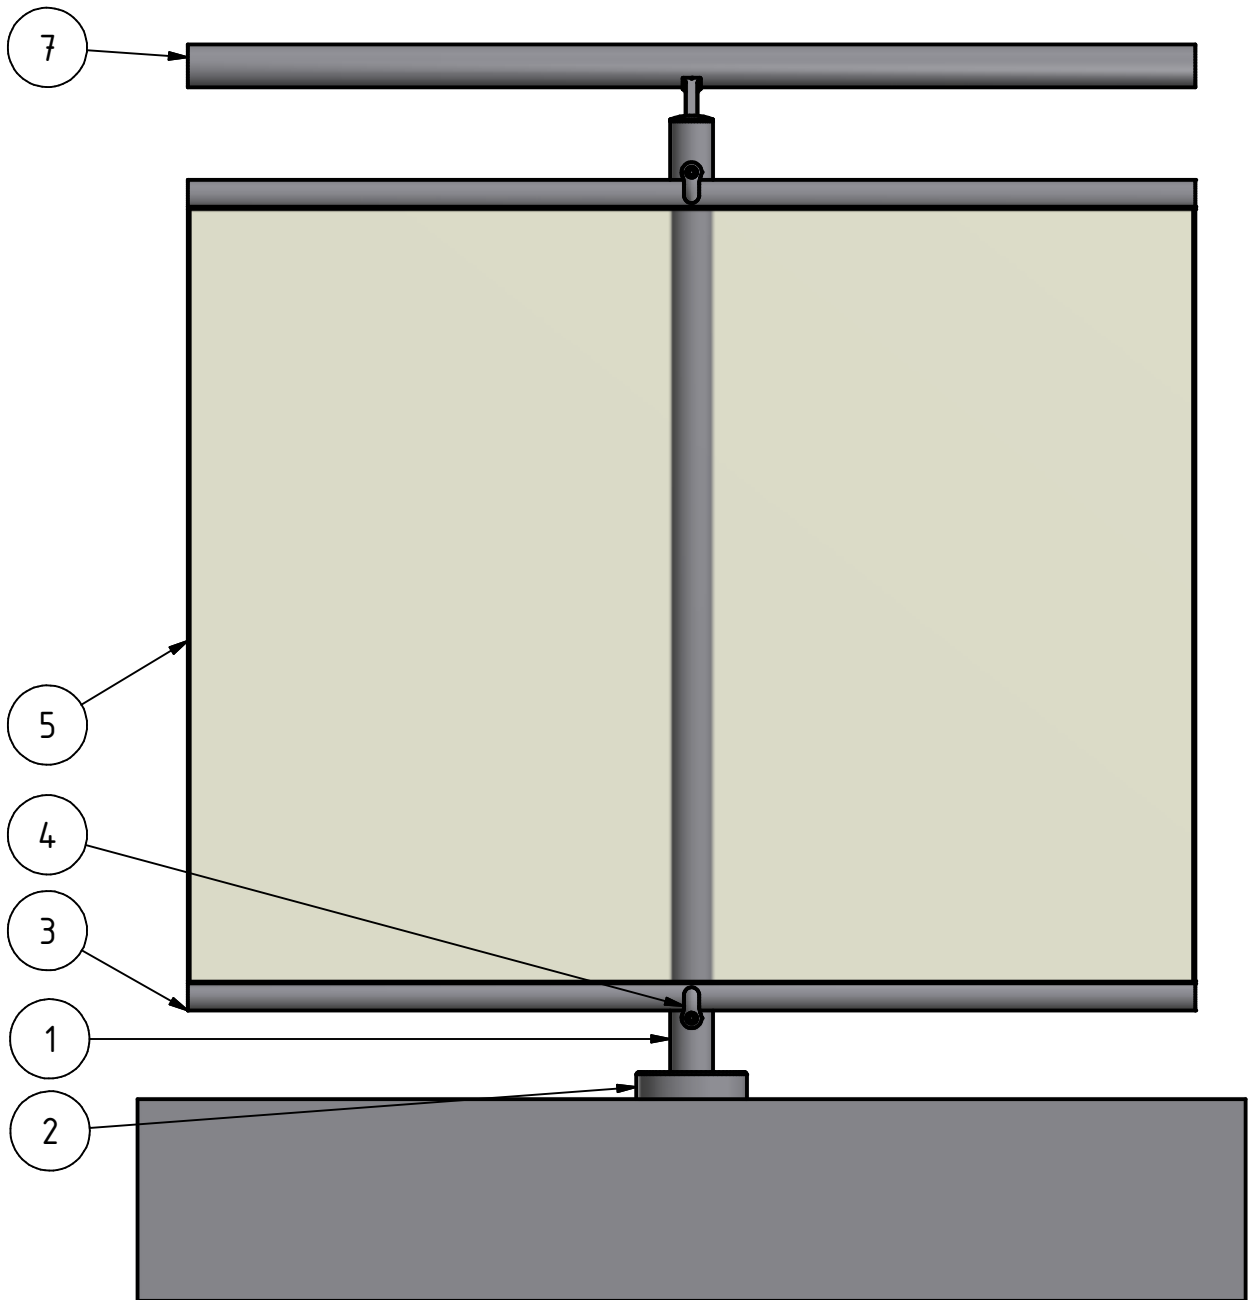

1. baluster post
2. covercap
3. glass frame tube
4. holder glass frame tube
5. glass
6. handrail bracket
7. handrail
8. Q-screw

Article: Q-line	Infill: glass frame tube	Drawn: TR	This drawing and design are the sole property of Q-railing Europe GmbH & Co. KG. Any reproduction in part or as a whole and forwarding to unauthorised third parties without the permission of Q-railing is prohibited.
		Date: 16.05.2012	
Project:	Detail: 01-006	Edited:	
		Date:	
Scale: 1:7,5	Your choice in railing systems		 Q-DESIGNS BY Q-RAILING