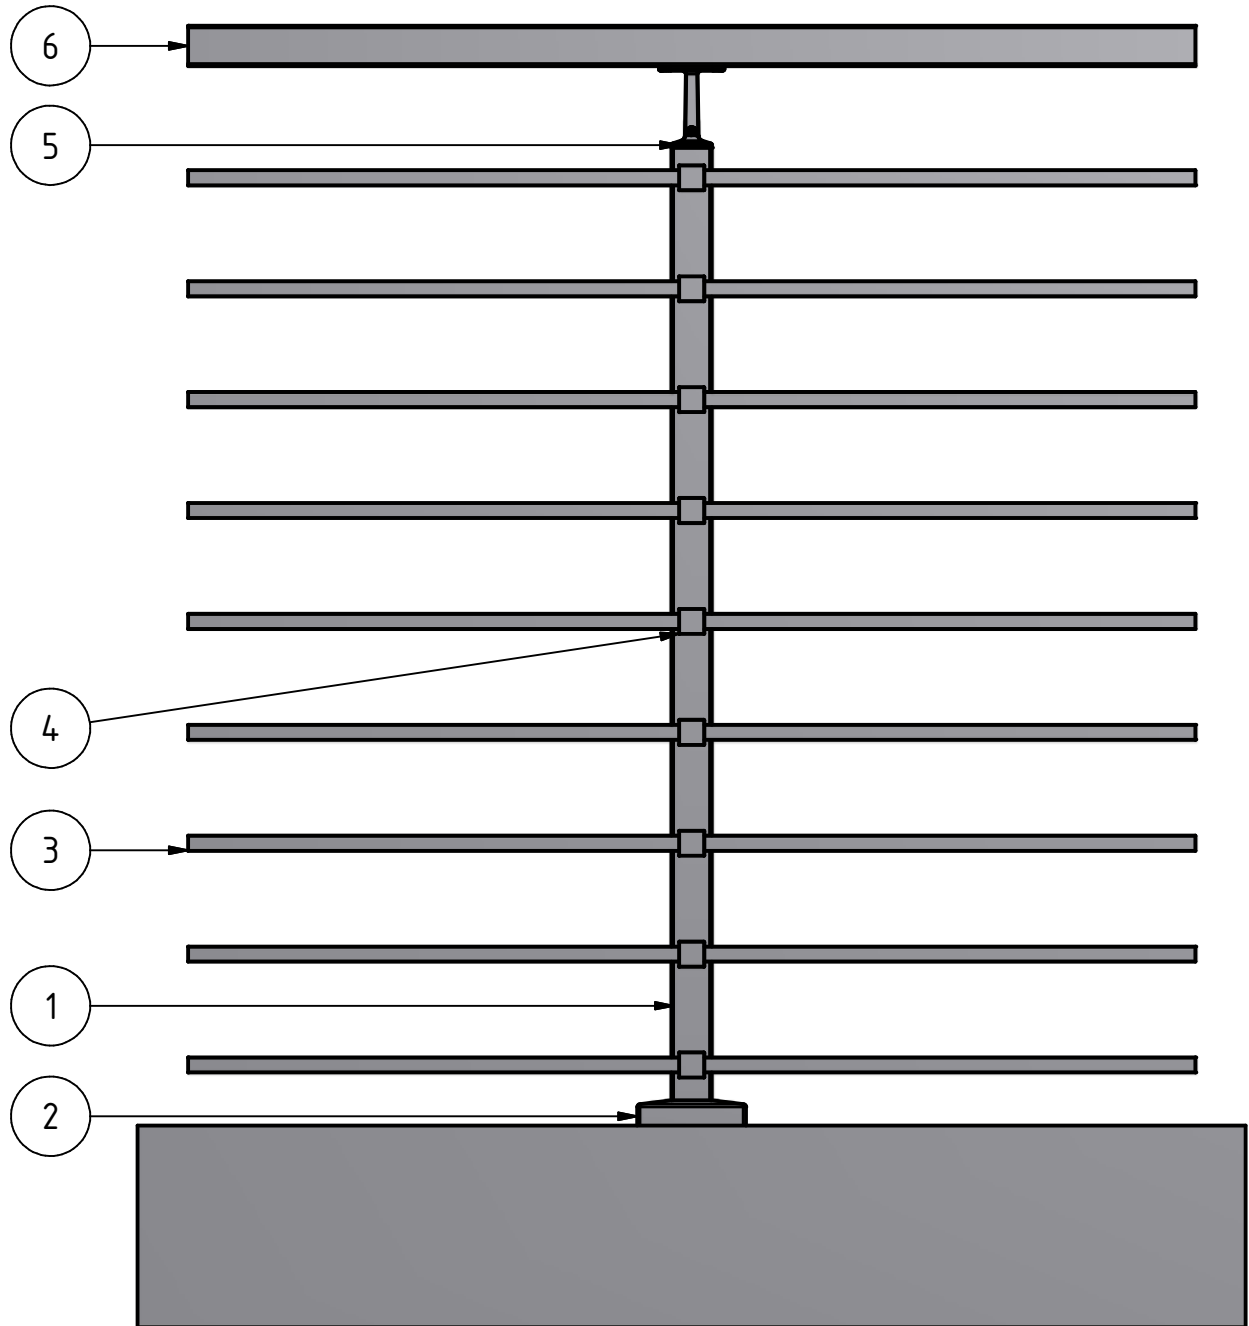

1. baluster post
2. covercap
3. rod
4. crossbar holder
5. handrail bracket
6. handrail

Article: Square Line		Infill: rod		Drawn: TR	This drawing and design are the sole property of Q-railing Europe GmbH & Co. KG. Any reproduction in part or as a whole and forwarding to unauthorised third parties without the permission of Q-railing is prohibited.
Project:		Detail: 02-001		Date: 16.05.2012	
Scale: 1:7,5		Your choice in railing systems		Edited: Date:	
				