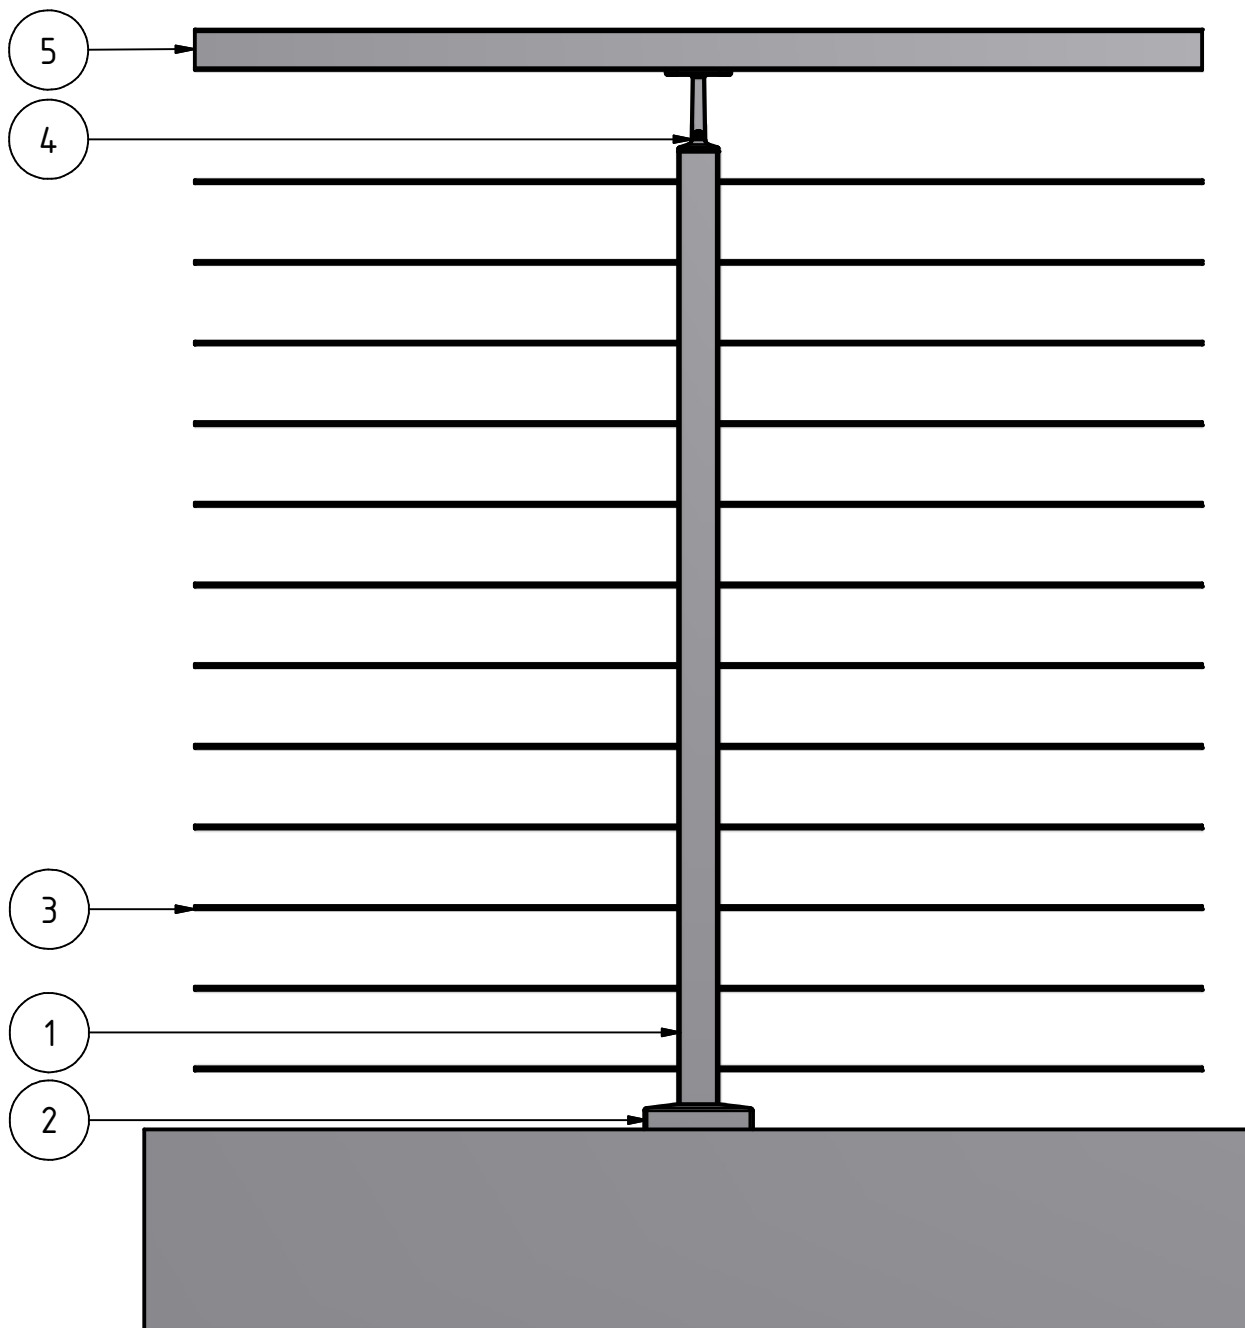

1. baluster post
2. covercap
3. cable
4. handrail bracket
5. handrail

Article: Square Line		Infill: cable		Drawn: TR	This drawing and design are the sole property of Q-railing Europe GmbH & Co. KG. Any reproduction in part or as a whole and forwarding to unauthorised third parties without the permission of Q-railing is prohibited.
Project:		Detail: 02-002		Date: 16.05.2012	
Scale: 1:7,5		Your choice in railing systems		Edited: Date:	
				