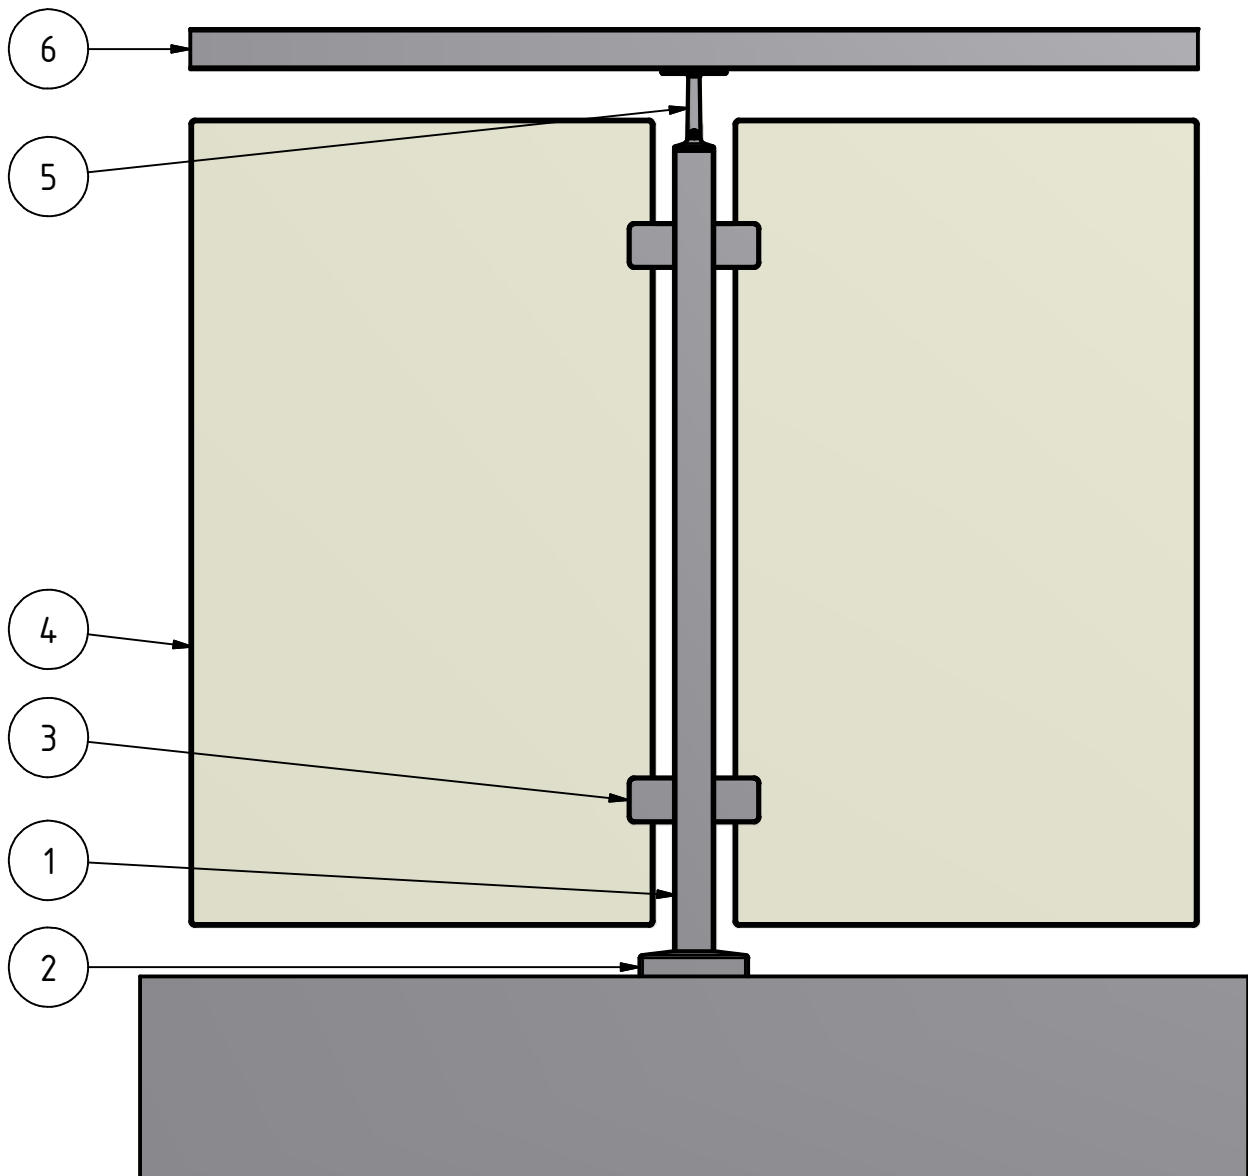

1. baluster post
2. covercap
3. glass clamp
4. glass
5. handrail bracket
6. handrail

Article: Square Line		Infill: glass clamp		Drawn: TR	This drawing and design are the sole property of Q-railing Europe GmbH & Co. KG. Any reproduction in part or as a whole and forwarding to unauthorised third parties without the permission of Q-railing is prohibited.
Project:		Detail: 02-003		Date: 16.05.2012	
Scale: 1:7,5		Your choice in railing systems		Edited:	
				Date:	