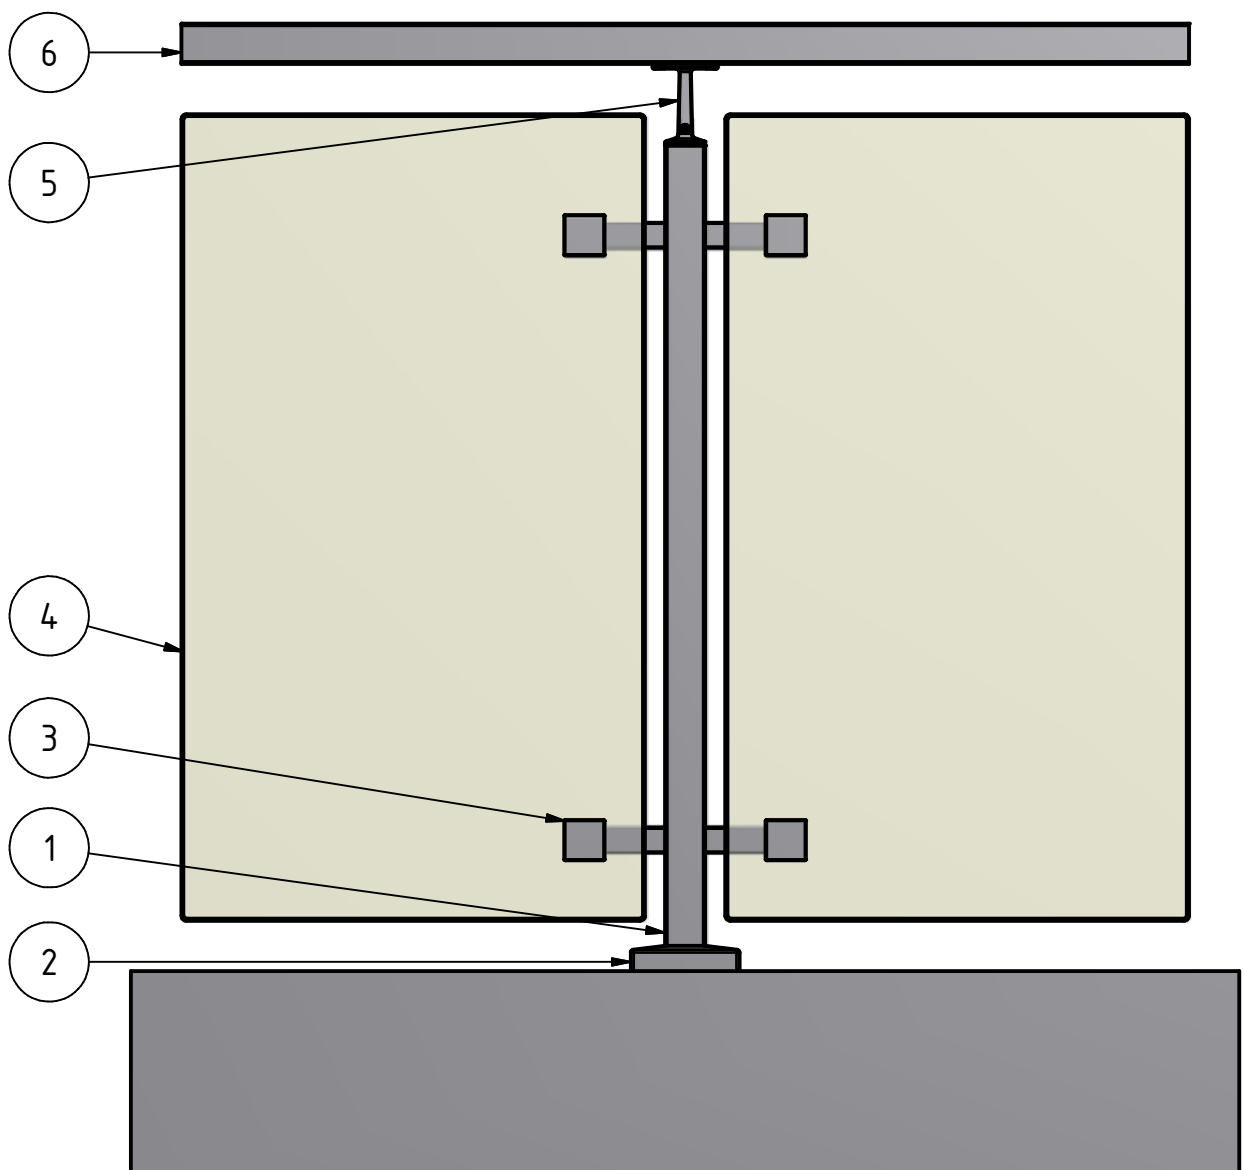

1. baluster post
2. covercap
3. spider
4. glass
5. handrail bracket
6. handrail

Article: Square Line	Infill: spider	Drawn: TR	This drawing and design are the sole property of Q-railing Europe GmbH & Co. KG. Any reproduction in part or as a whole and forwarding to unauthorised third parties without the permission of Q-railing is prohibited.
		Date: 16.05.2012	
Project:	Detail: 02-004	Edited:	
		Date:	
Scale: 1:7,5	Your choice in railing systems		