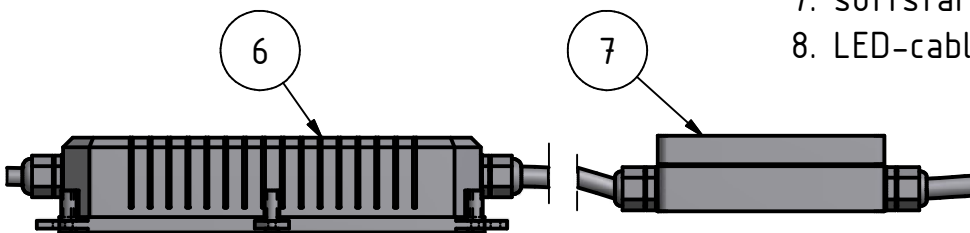

- 1. wall flange model: 0504
- 2. handrail (Ø42,4/ Ø48,3)
- 3. Q-screw no. 93.0670.840.xx
- 4. Q-plug no. 93.0851.027.09
- 5. LED spotlights
- 6. transformer
- 7. softstarter
- 8. LED-cable

Articel: Q-lights	MOD: 0504	Drawn.: YP	This drawing and design are the sole property of Q-railing Europe GmbH & Co. KG. Any reproduction in part or as a whole and forwarding to unauthorised third parties without the permission of Q-railing is prohibited.
		Date.: 17.12.2012	
Project: bracket for wall	Detail: 0504-001	Edited:	
Scale: 1:4	Your choice in railing systems	Date.:	