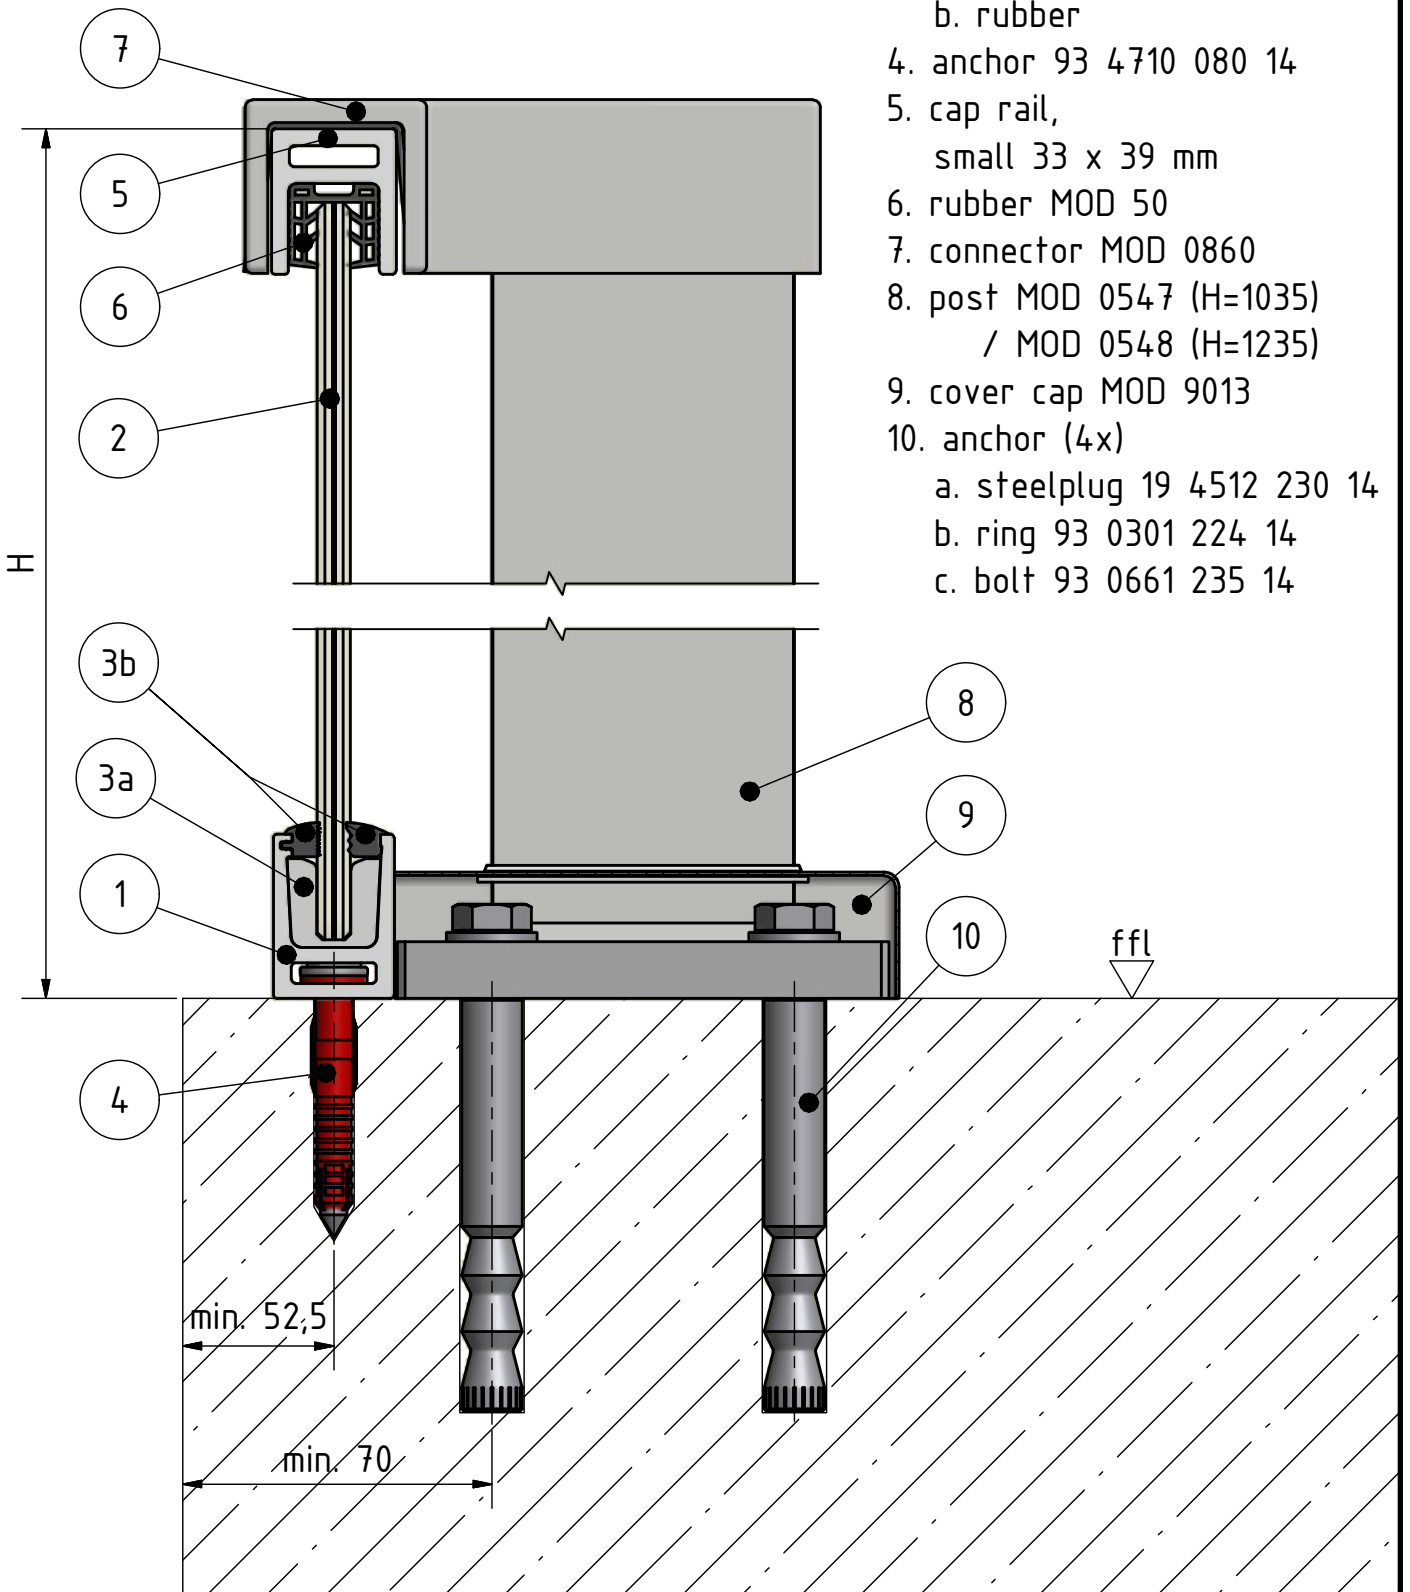

1. profile Easy Glass Hybrid top mount (Al)
2. glass 8mm - 8.76mm
3. rubber-set
 - a. inlay
 - b. rubber
4. anchor 93 4710 080 14
5. cap rail, small 33 x 39 mm
6. rubber MOD 50
7. connector MOD 0860
8. post MOD 0547 (H=1035) / MOD 0548 (H=1235)
9. cover cap MOD 9013
10. anchor (4x)
 - a. steelplug 19 4512 230 14
 - b. ring 93 0301 224 14
 - c. bolt 93 0661 235 14

Article: Easy Glass Hybrid MOD: 0547/0548

Drawn: MPS

This drawing and design are the sole property of Q-railing Europe GmbH & Co. KG. Any reproduction in part or as a whole and forwarding to unauthorised third parties without the permission of Q-railing is prohibited.

Date: 24.03.2015

Project: top mount

Detail: 0547/0548-001

Edited:

Date:

Scale: 1 : 2

Your choice in railing systems

Q-DESIGNS BY Q-RAILING