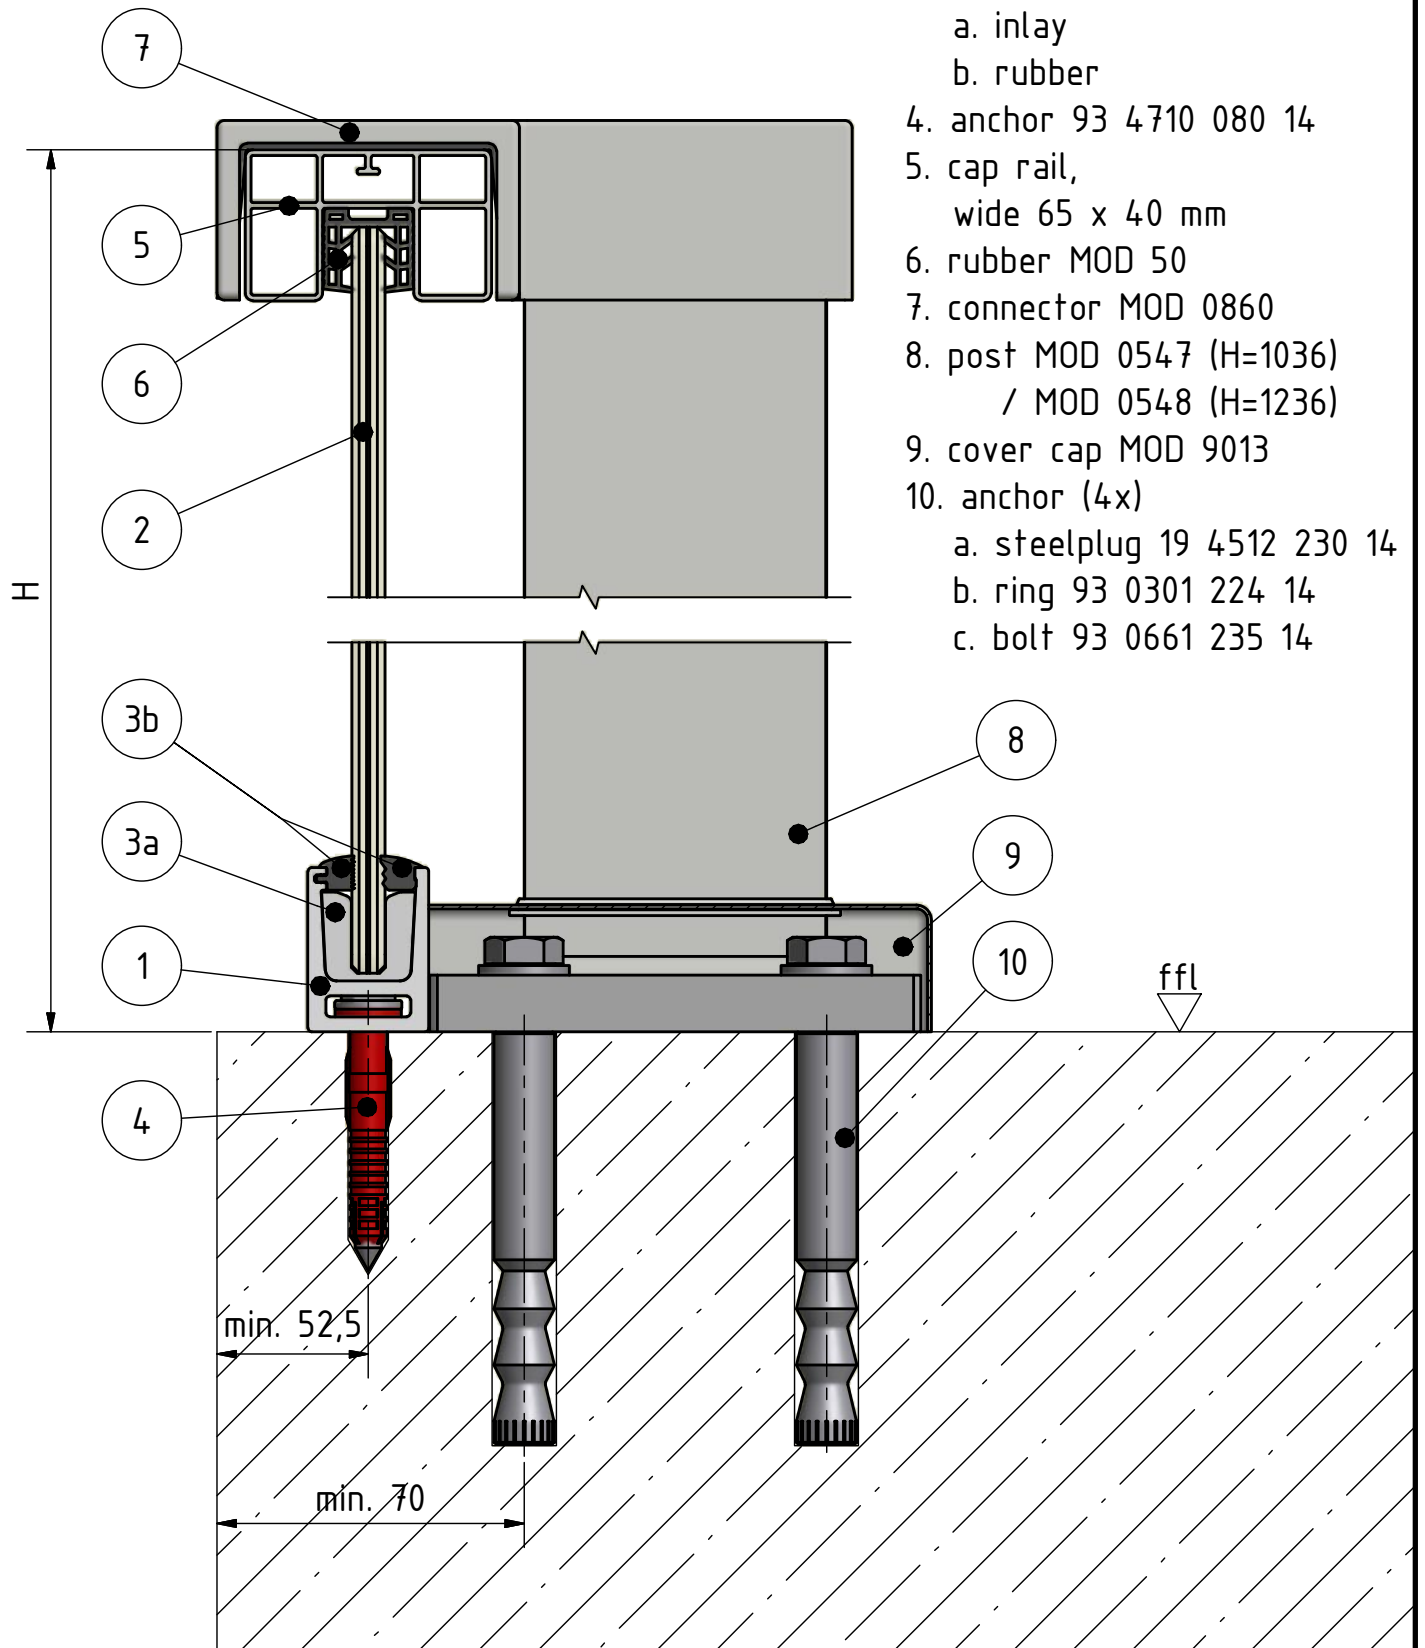

1. profile Easy Glass Hybrid top mount (Al)
2. glass 8mm - 8.76mm
3. rubber-set
 - a. inlay
 - b. rubber
4. anchor 93 4710 080 14
5. cap rail, wide 65 x 40 mm
6. rubber MOD 50
7. connector MOD 0860
8. post MOD 0547 (H=1036) / MOD 0548 (H=1236)
9. cover cap MOD 9013
10. anchor (4x)
 - a. steelplug 19 4512 230 14
 - b. ring 93 0301 224 14
 - c. bolt 93 0661 235 14

Article: Easy Glass Hybrid MOD: 0547/0548

Drawn: MPS

This drawing and design are the sole property of Q-railing Europe GmbH & Co. KG. Any reproduction in part or as a whole and forwarding to unauthorised third parties without the permission of Q-railing is prohibited.

Date: 27.05.2015

Project: top mount

Detail: 0547/0548-002

Edited:

Date:

Scale: 1 : 2

Your choice in railing systems

Q-DESIGNS BY Q-RAILING