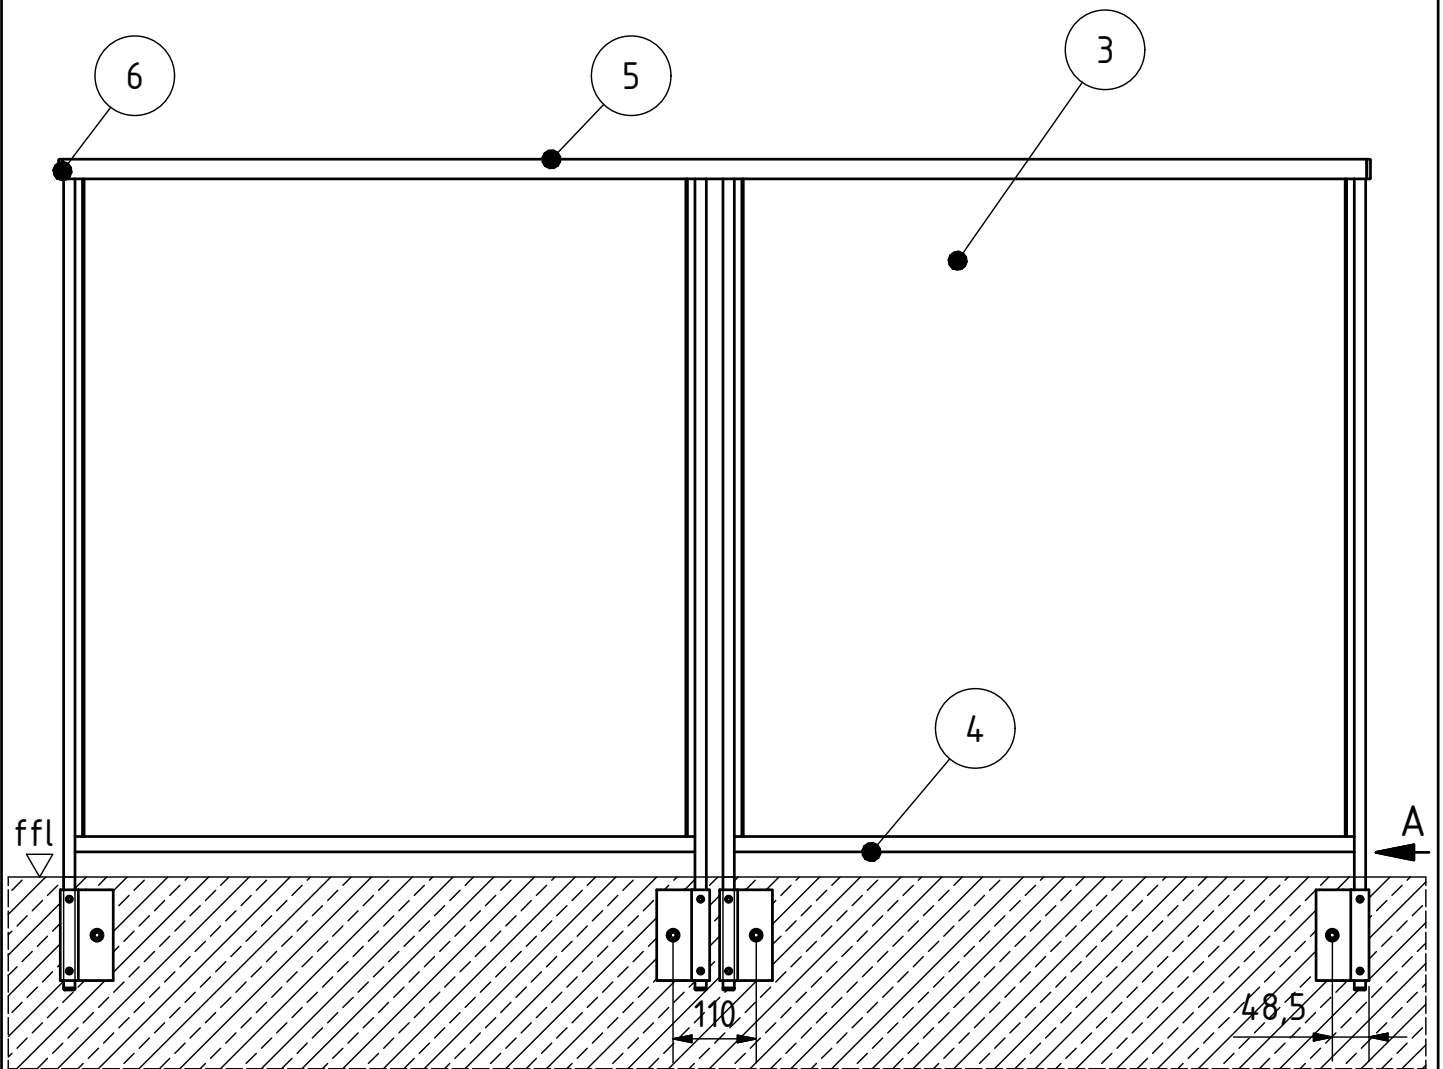

## EasyAlu

1. Fascia flange
2. Post profile
3. Glass 8mm-10,76mm
4. U-Profile glass bottom + Rubber
5. U-Profile glass top/ Handrail profile + Rubber
6. End cap Handrail
7. End cap Post profile
8. Anchor

A

**SYSTEM:** Easy Alu  
**MODEL:** 0560  
**DESCRIPTION:** Fascia mount

**DRAWN:** AIG  
**DATE:** 08.03.2019  
**DRAWING NO.:** 0560-002

This detail drawing is for reference purposes only. The installer must check the specifications and details with the local situation and regulations. For further advice and service please contact your nearest Q-railing office.