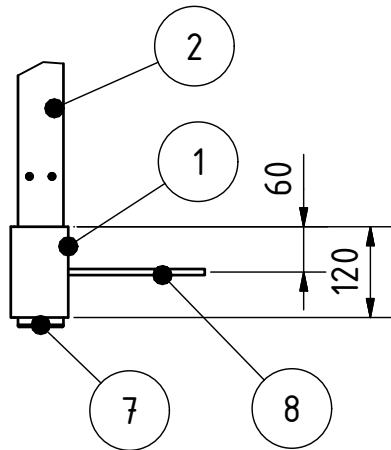

## EasyAlu

1. Fascia flange
2. Post profile
3. Glass 8mm-10,76mm
4. U-Profile glass bottom + Rubber
5. U-Profile glass top/ Handrail profile + Rubber
6. End cap Handrail
7. End cap Post profile
8. Anchor

A

**SYSTEM:** Easy Alu  
**MODEL:** 0560  
**DESCRIPTION:** Fascia mount

**DRAWN:** AIG  
**DATE:** 08.03.2019  
**DRAWING NO.:** 0560-002

This detail drawing is for reference purposes only. The installer must check the specifications and details with the local situation and regulations. For further advice and service please contact your nearest Q-railing office.