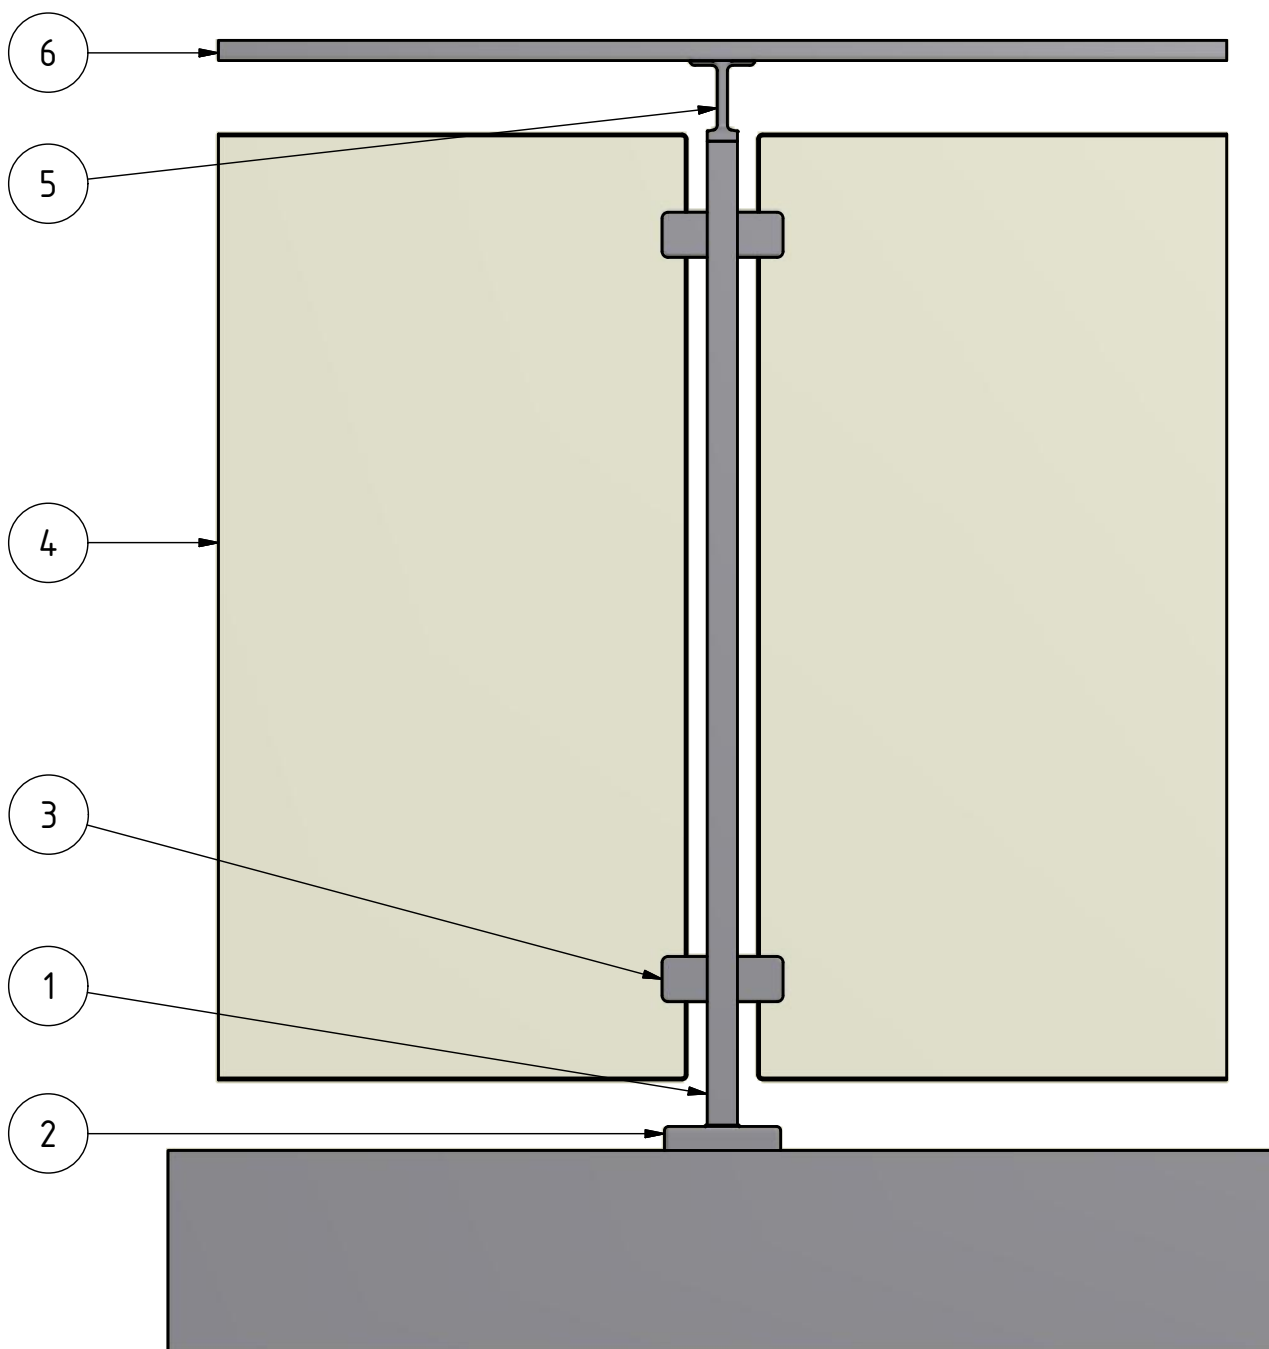

1. baluster post
2. cover cap
3. glass clamp
4. glass
5. handrail bracket
6. handrail

Article: Square Line 60x30		Infill: glass clamp		Drawn: ASEE	This drawing and design are the sole property of Q-railing Europe GmbH & Co. KG. Any reproduction in part or as a whole and forwarding to unauthorised third parties without the permission of Q-railing is prohibited.
Project:		Detail: 06-001		Date: 22.01.2014	
Scale: 1:7,5		Your choice in railing systems		Edited:	
				Date:	