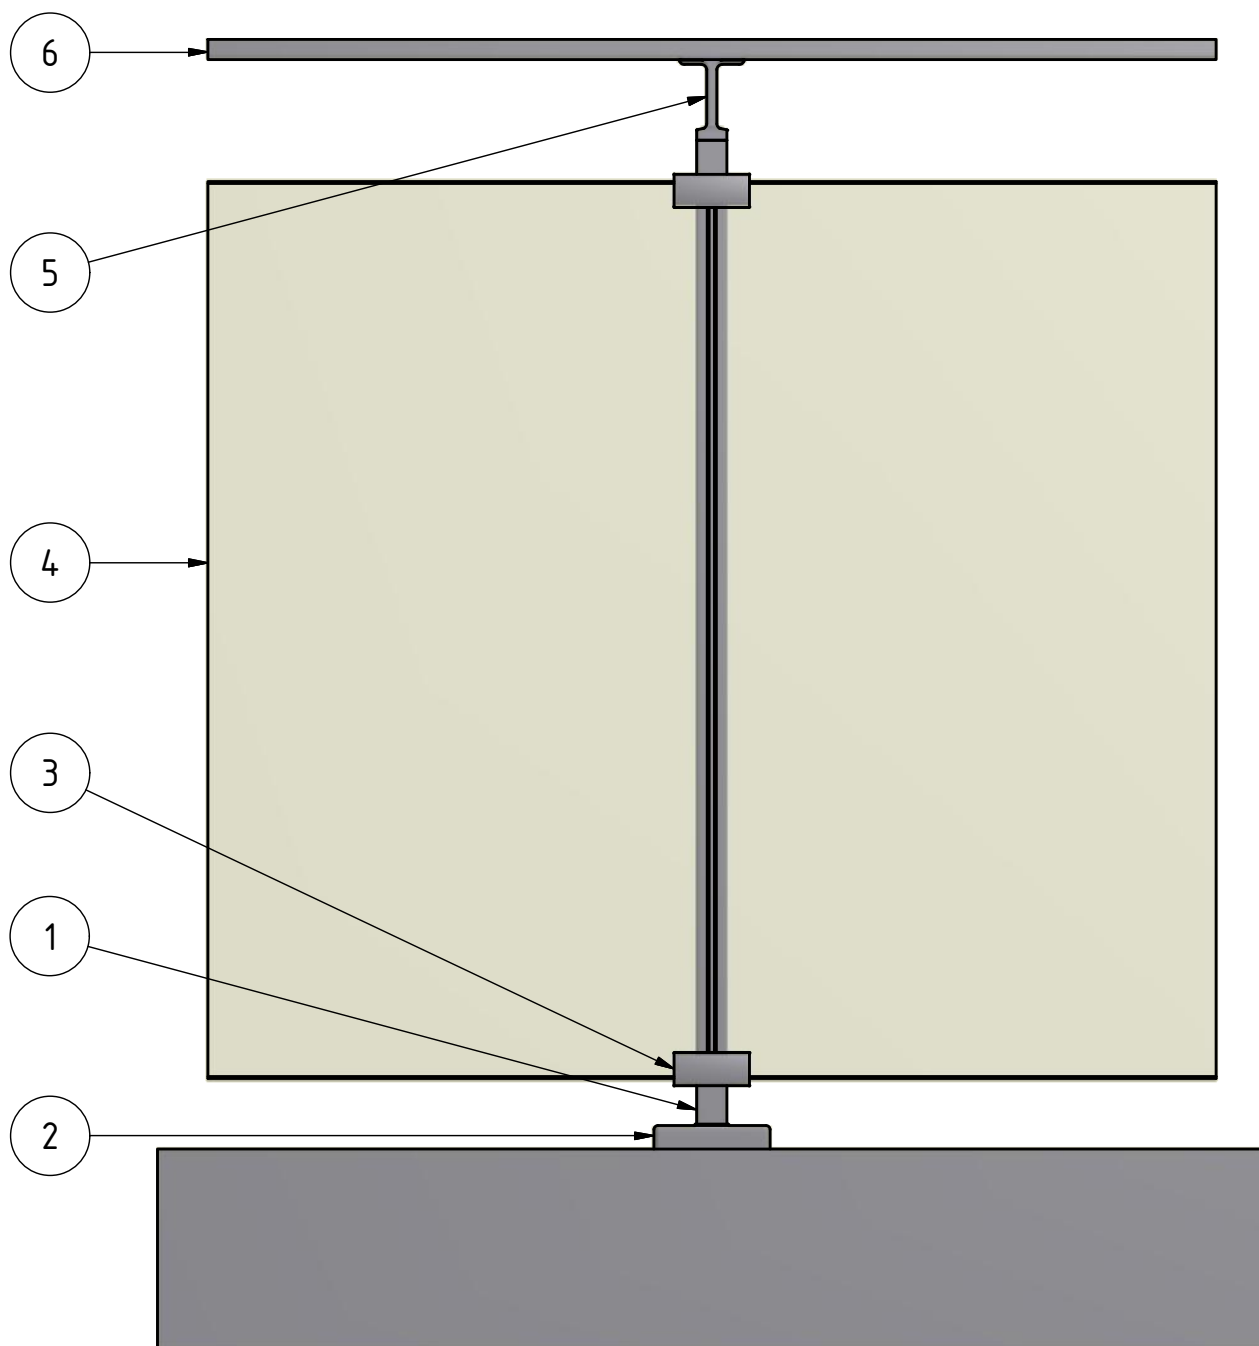

1. baluster post
2. cover cap
3. glass clamp
4. glass
5. handrail bracket
6. handrail

Article: Square Line 60x30 Infill: glass clamp MOD 55		Drawn: ASEE	This drawing and design are the sole property of Q-railing Europe GmbH & Co. KG. Any reproduction in part or as a whole and forwarding to unauthorised third parties without the permission of Q-railing is prohibited.
Project: Detail: 06-002		Date: 22.01.2014	
		Edited:	
		Date:	
Scale: 1:7,5	Your choice in railing systems		