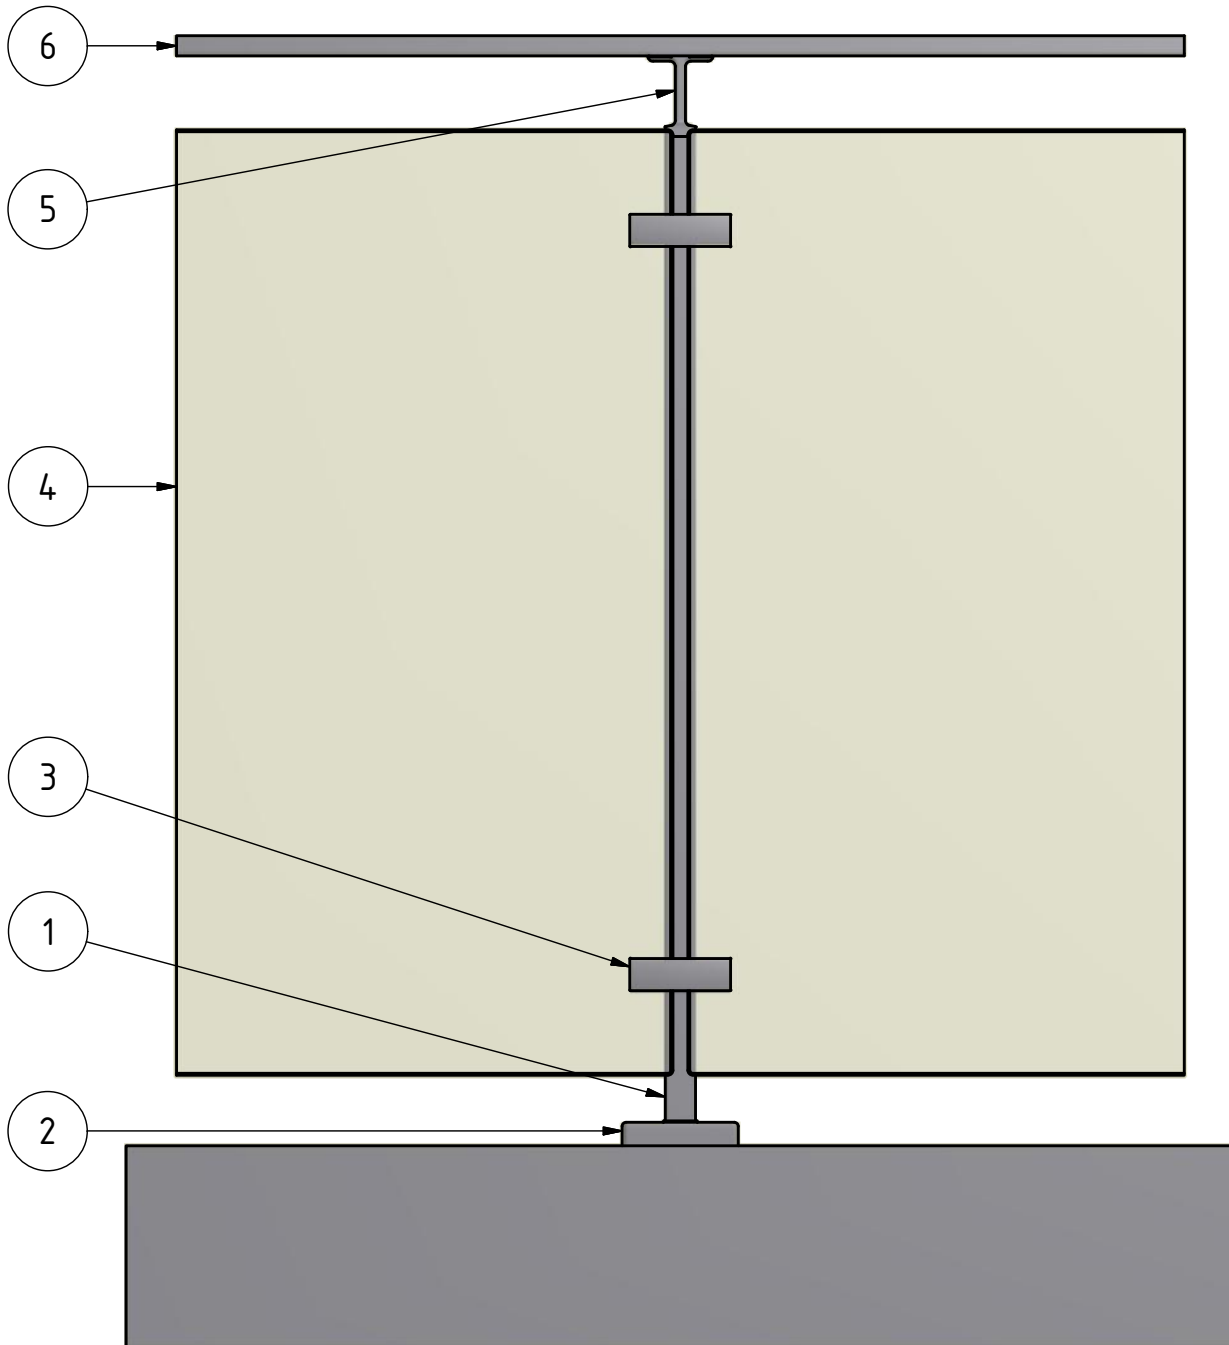

1. baluster post
2. cover cap
3. spider MOD 29
4. glass
5. handrail bracket
6. handrail

Article: Square Line 60x30		Infill: spider MOD 29		Drawn: ASE	This drawing and design are the sole property of Q-railing Europe GmbH & Co. KG. Any reproduction in part or as a whole and forwarding to unauthorised third parties without the permission of Q-railing is prohibited.
Project:		Detail: 06-003		Date: 22.01.2014	
Scale: 1:7,5		Your choice in railing systems		Edited:	
				Date:	