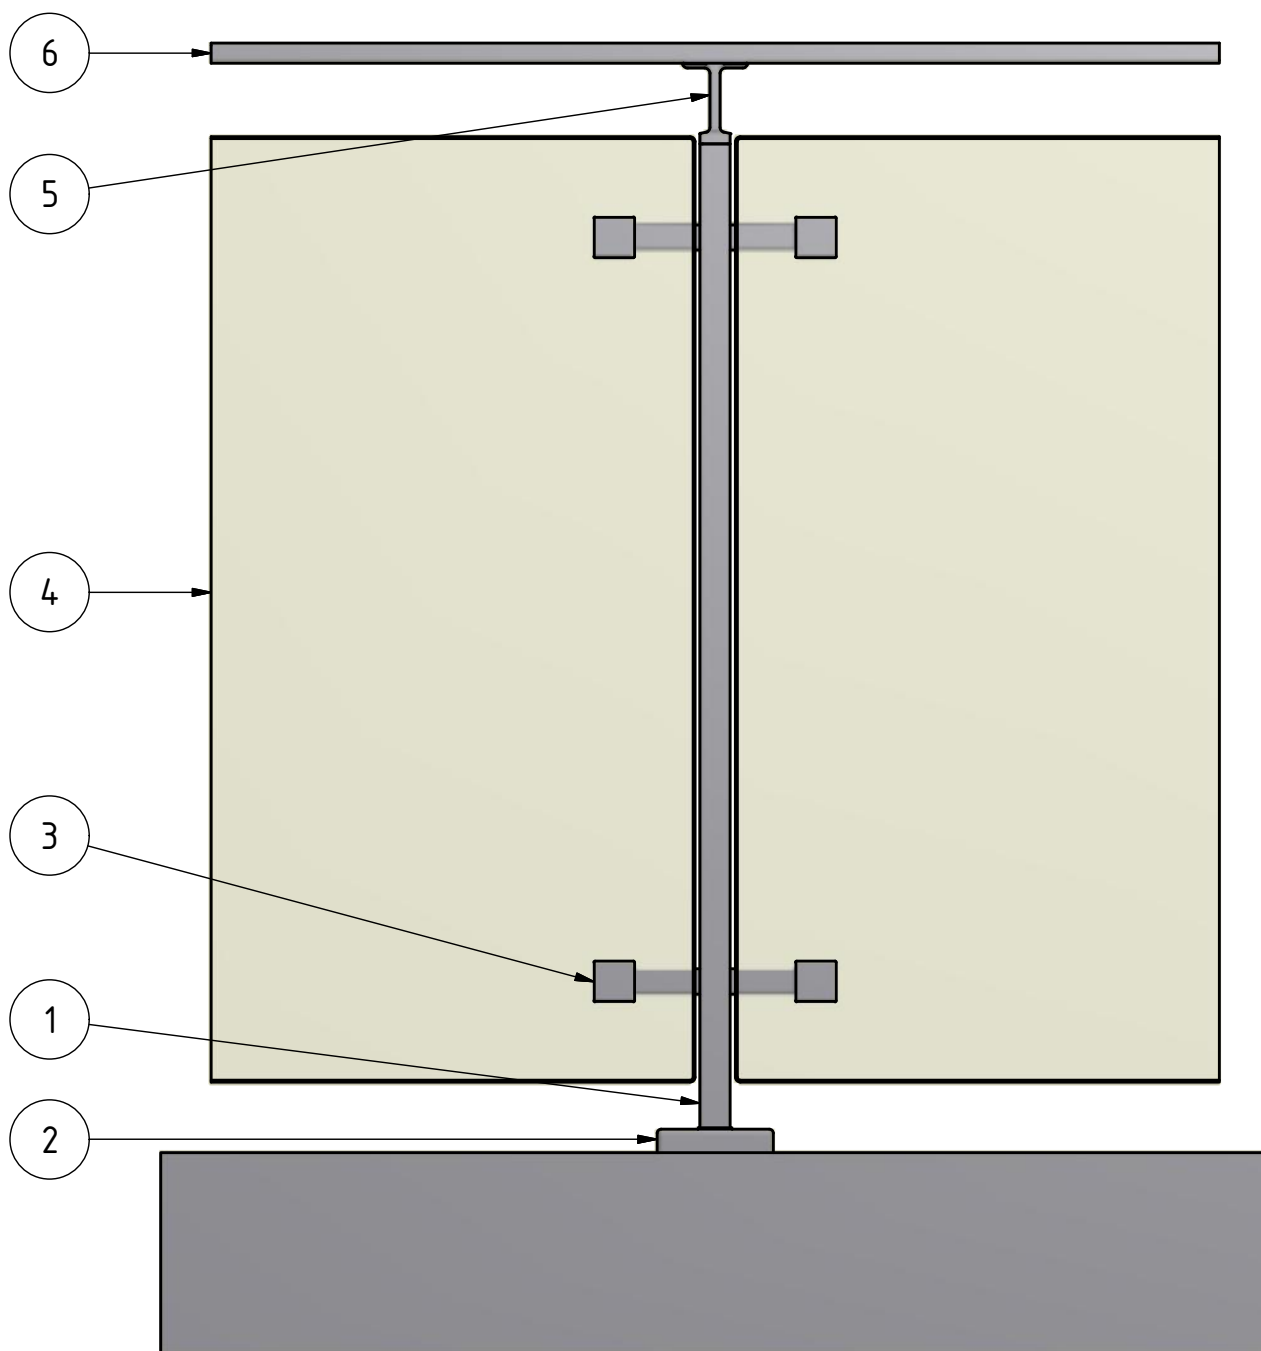

1. baluster post
2. cover cap
3. spider
4. glass
5. handrail bracket
6. handrail

Article: Square Line 60x30	Infill: spider	Drawn: ASEE	This drawing and design are the sole property of Q-railing Europe GmbH & Co. KG. Any reproduction in part or as a whole and forwarding to unauthorised third parties without the permission of Q-railing is prohibited.
		Date: 23.01.2014	
Project:	Detail: 06-004	Edited:	
		Date:	
Scale: 1:7,5	Your choice in railing systems		