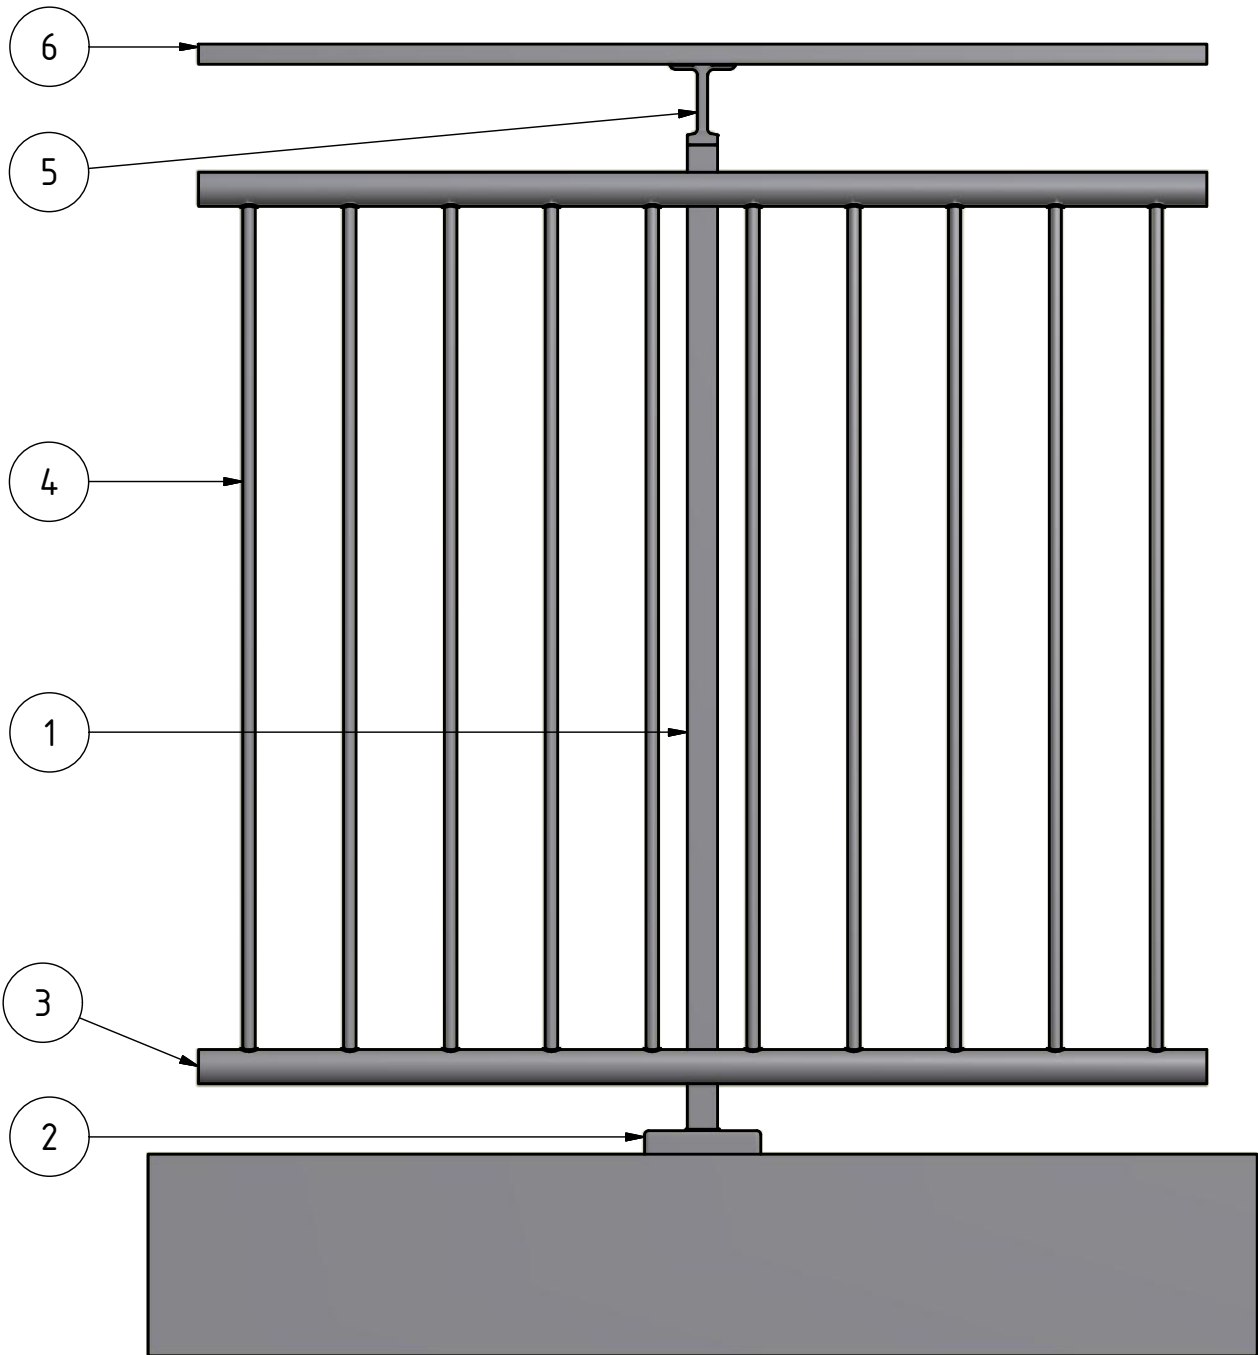

1. baluster post
2. cover cap
3. picket installation tube
4. picket
5. handrail bracket
6. handrail

Article: Square Line 60x30	Infill: picket	Drawn: ASEE	This drawing and design are the sole property of Q-railing Europe GmbH & Co. KG. Any reproduction in part or as a whole and forwarding to unauthorised third parties without the permission of Q-railing is prohibited.
		Date: 23.01.2014	
Project:	Detail: 06-005	Edited:	
		Date:	
Scale: 1:7,5	Your choice in railing systems	