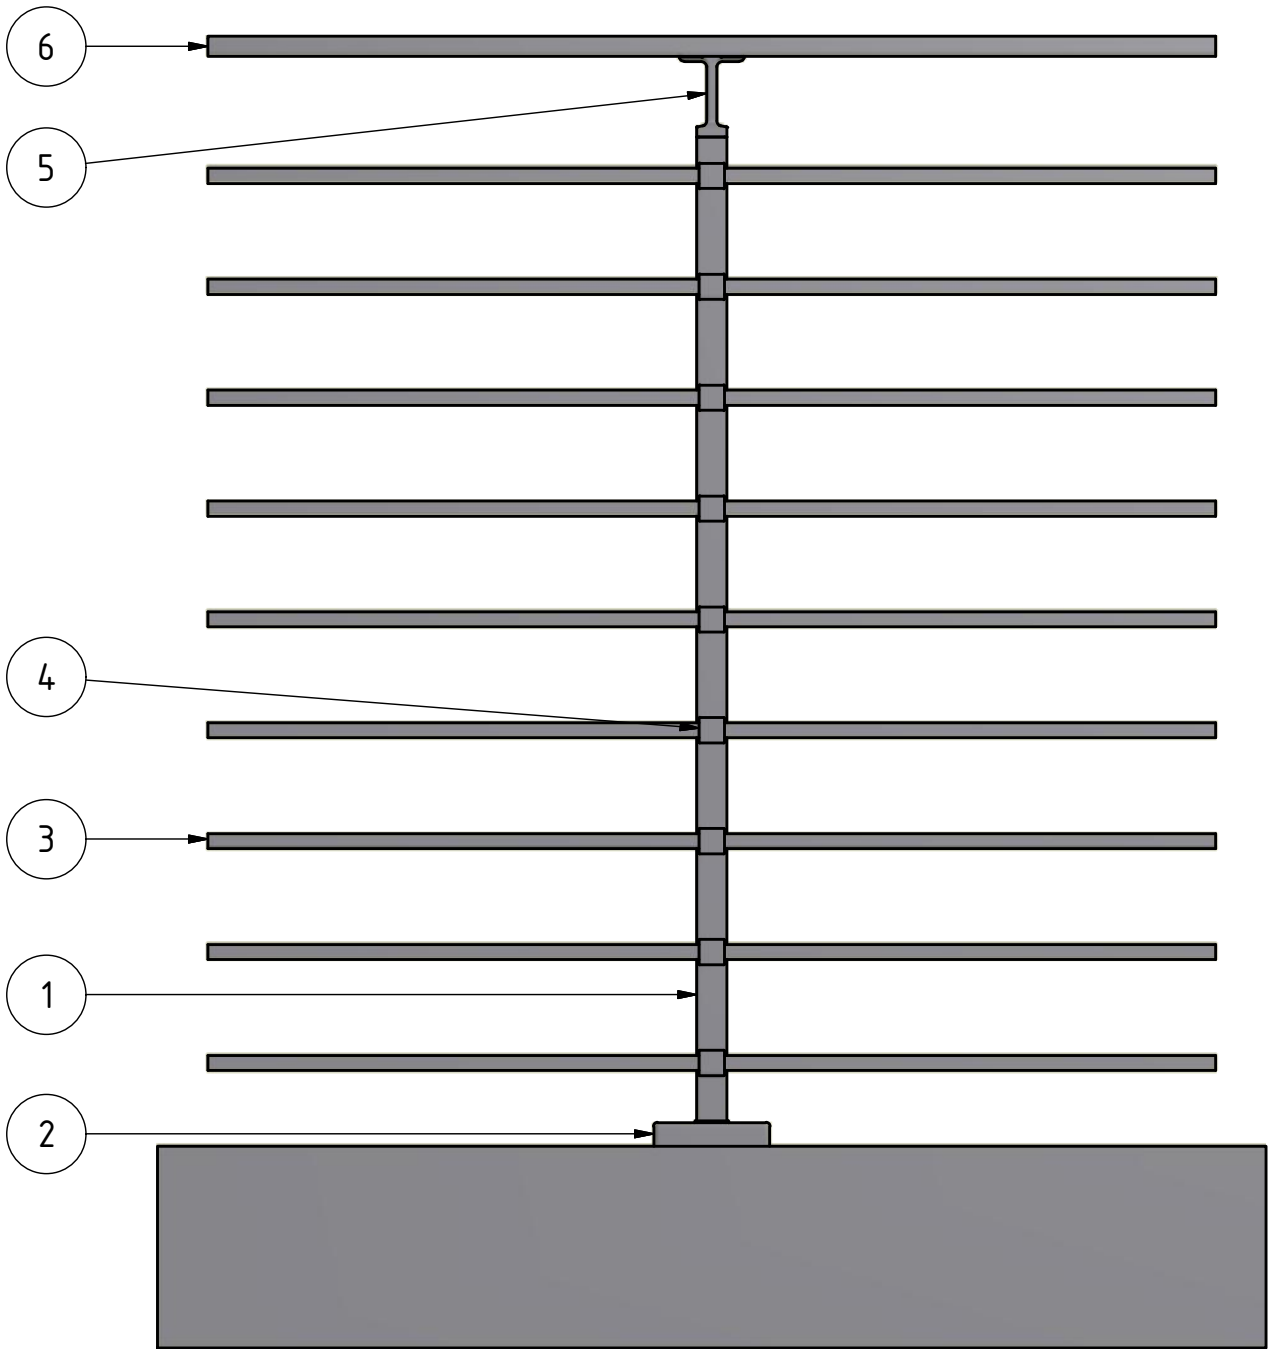

1. baluster post
2. cover cap
3. rod
4. crossbar holder
5. handrail bracket
6. handrail

Article: Square Line 60x30		Infill: rod		Drawn: ASEE	This drawing and design are the sole property of Q-railing Europe GmbH & Co. KG. Any reproduction in part or as a whole and forwarding to unauthorised third parties without the permission of Q-railing is prohibited.
Project:		Detail: 06-006		Date: 23.01.2014	
Scale: 1:7,5		Your choice in railing systems		Edited:	
				Date:	