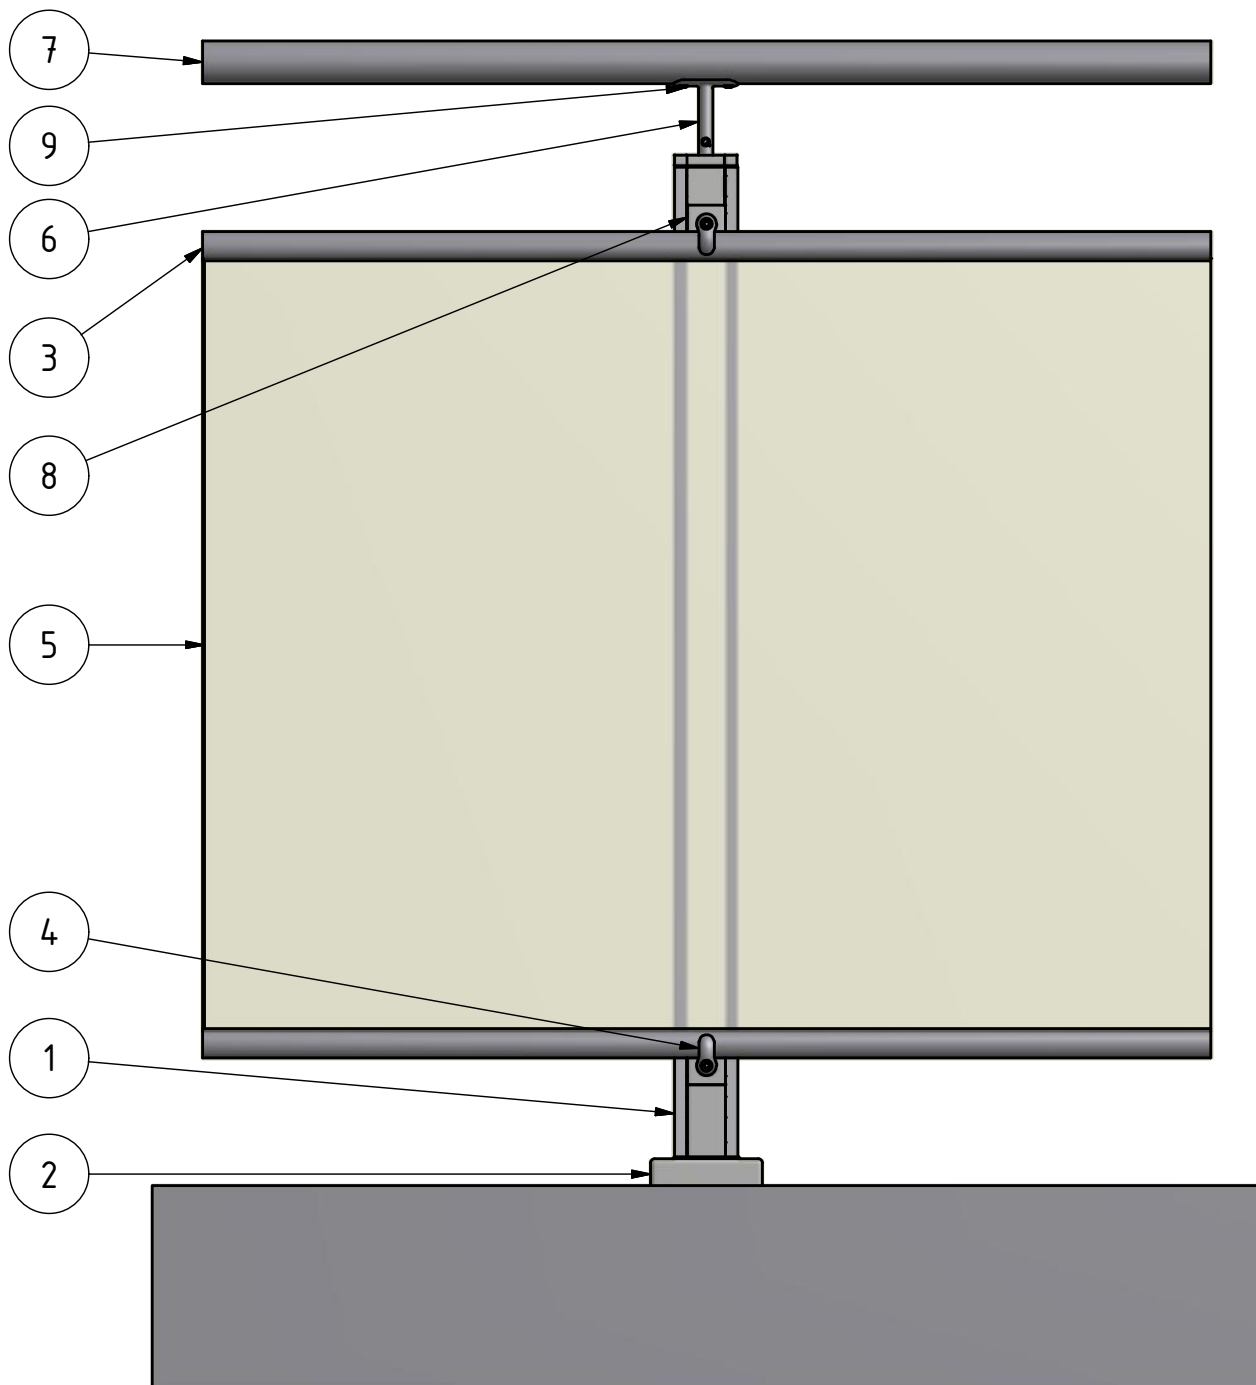

1. baluster post
2. cover cap
3. glass frame tube
4. holder for glass frame tube
5. glass
6. handrail bracket
7. handrail
8. connector
9. Q-screw

Article: Duo Line	Infill: glass frame tube	Drawn: ASEE	This drawing and design are the sole property of Q-railing Europe GmbH & Co. KG. Any reproduction in part or as a whole and forwarding to unauthorised third parties without the permission of Q-railing is prohibited.
		Date: 20.01.2014	
Project:	Detail: 07-001	Edited:	
		Date:	
Scale: 1:7,5	Your choice in railing systems		