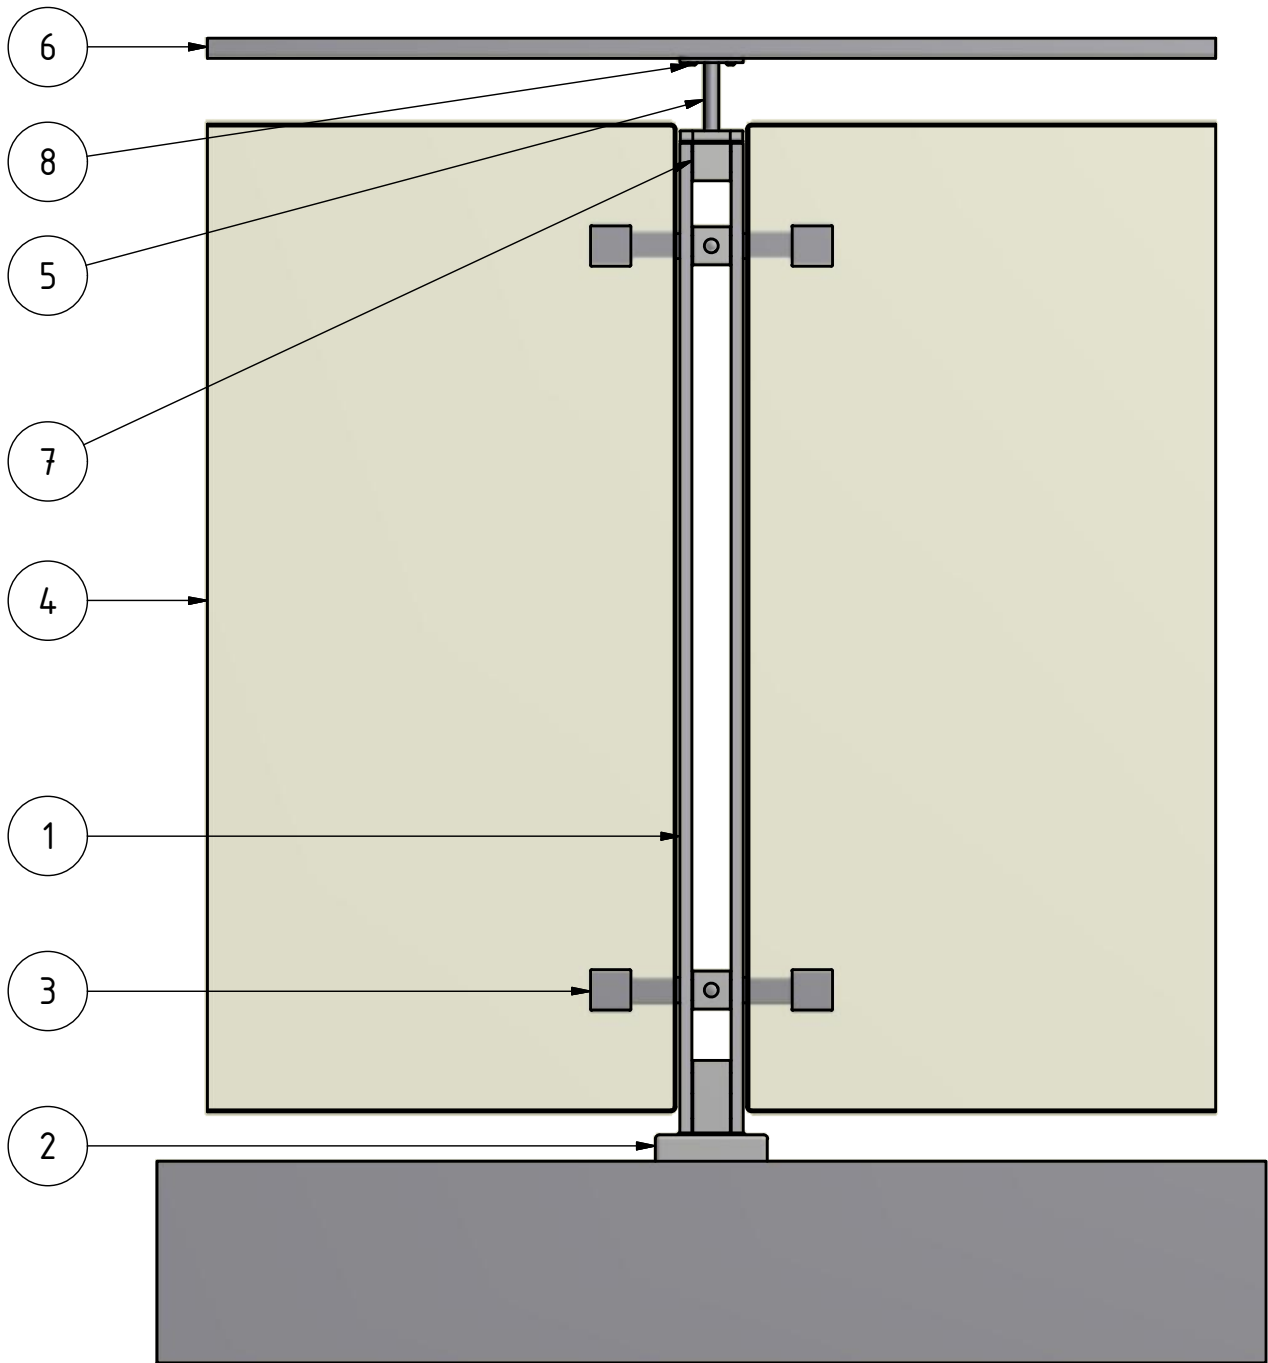

1. baluster post
2. cover cap
3. spider
4. glass
5. handrail bracket
6. handrail
7. connector
8. Q-screw

Article: Duo Line		Infill: spider		Drawn: ASE	This drawing and design are the sole property of Q-railing Europe GmbH & Co. KG. Any reproduction in part or as a whole and forwarding to unauthorised third parties without the permission of Q-railing is prohibited.
Project:		Detail: 07-002		Date: 20.01.2014	
Scale: 1:7,5		Your choice in railing systems		Edited:	
				Date:	