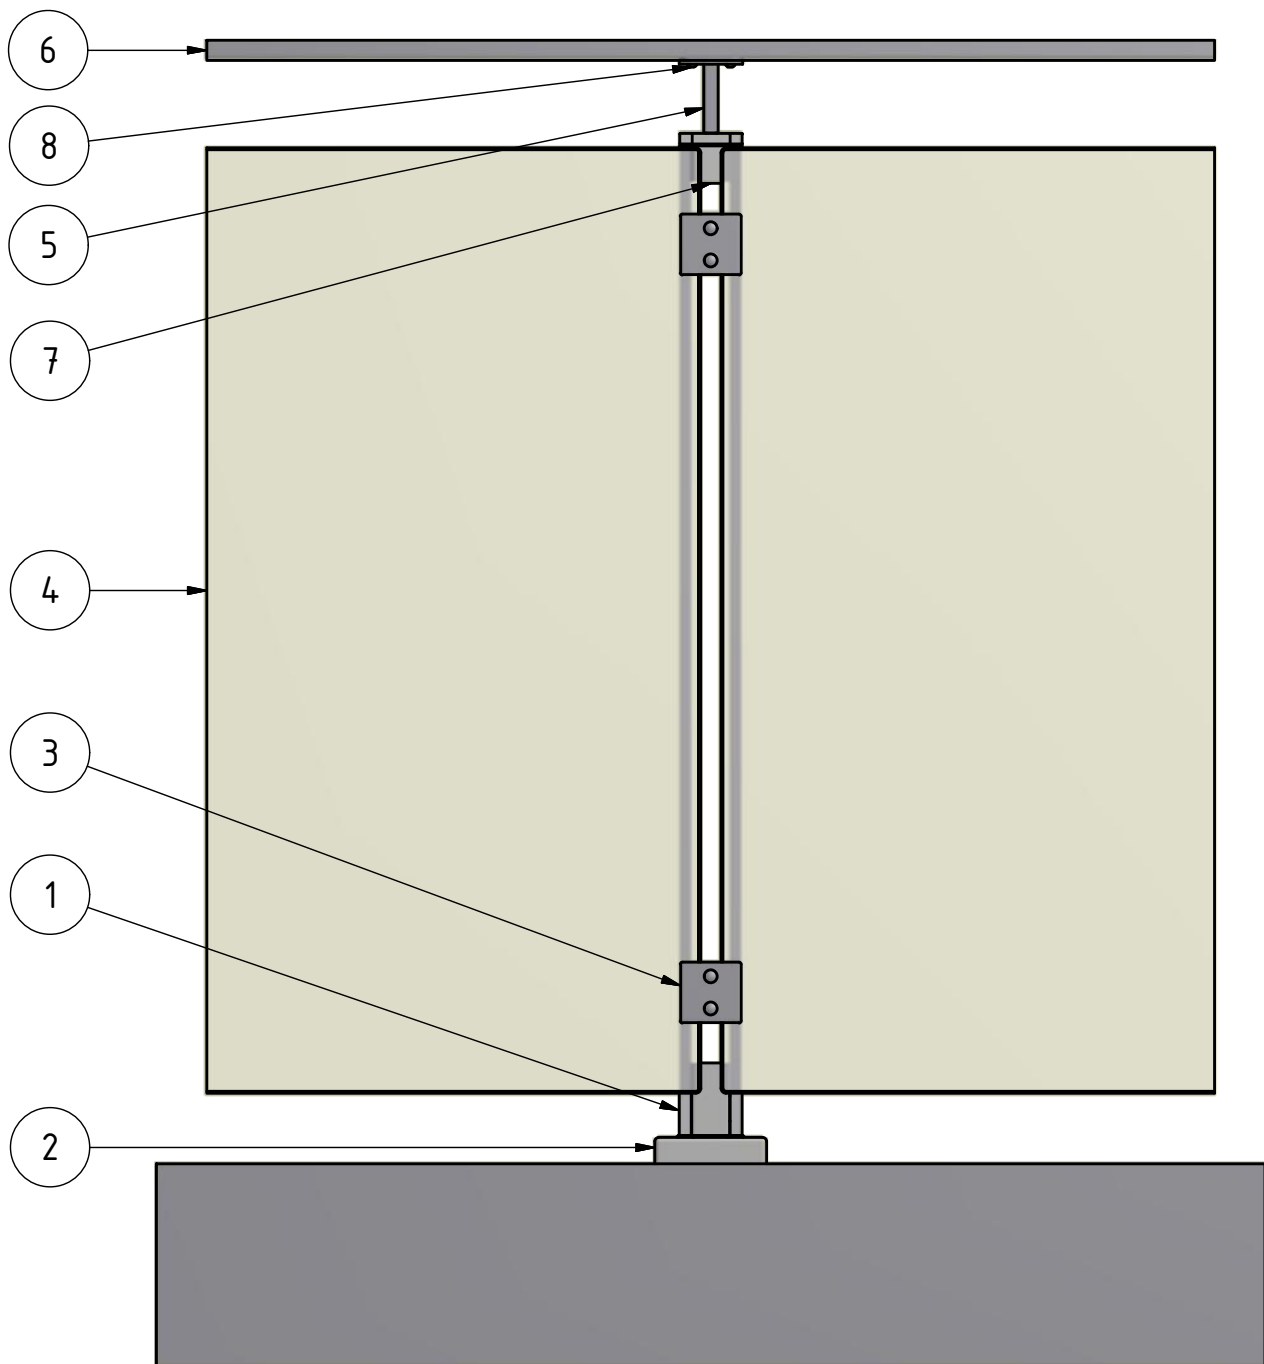

1. baluster post
2. cover cap
3. glass clamp
4. glass
5. handrail bracket
6. handrail
7. connector
8. Q-screw

Article: Duo Line	Infill: glass clamp	Drawn: ASEE	This drawing and design are the sole property of Q-railing Europe GmbH & Co. KG. Any reproduction in part or as a whole and forwarding to unauthorised third parties without the permission of Q-railing is prohibited.
		Date: 20.01.2014	
Project:	Detail: 07-003	Edited:	
		Date:	
Scale: 1:7,5	Your choice in railing systems		