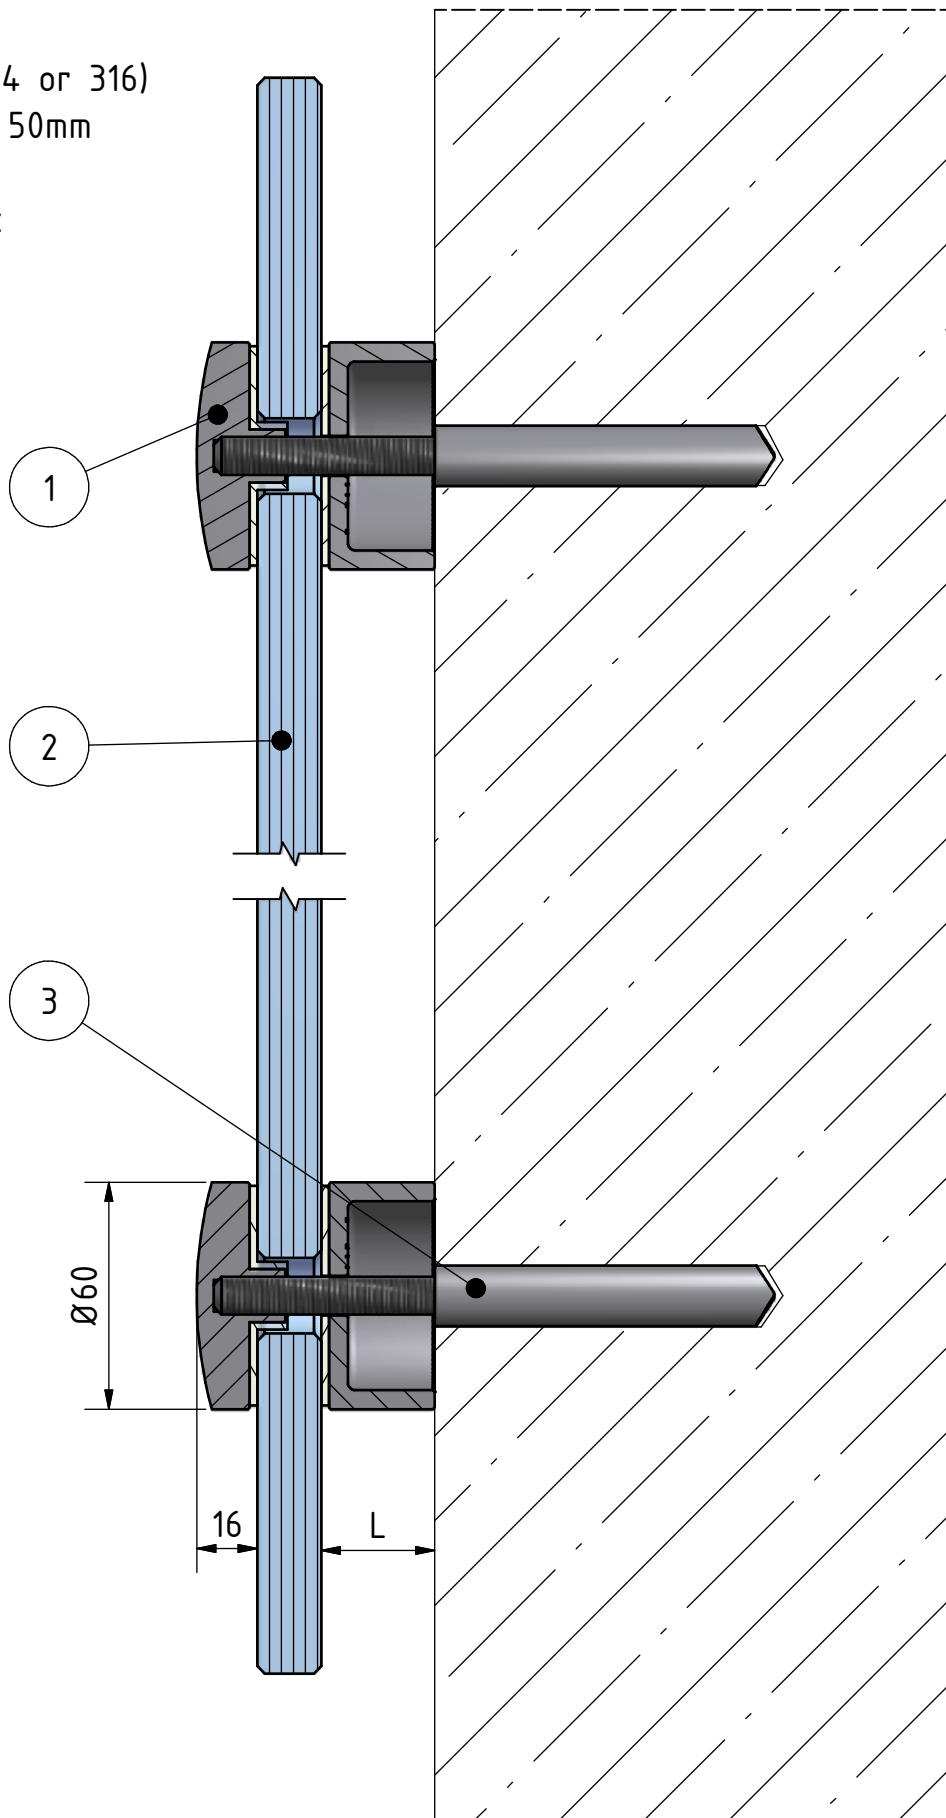

1. glass point adapter (304 or 316)  
L = 10mm; 30mm; 40mm; 50mm
2. glass 8mm - 21mm
3. anchor no.19.4510.012.xx  
(or comparable anchor)

Article: Easy Glass point glass adapters MOD: 0745

Drawn: TRR

This drawing and design are the sole property of Q-railing Europe GmbH & Co. KG. Any reproduction in part or as a whole and forwarding to unauthorised third parties without the permission of Q-railing is prohibited.

Date: 03.12.2013

Project: fascia mount

Detail: 0745-001

Edited:

Date:

Scale: 1:2

Your choice in railing systems

Q-DESIGNS BY Q-RAILING