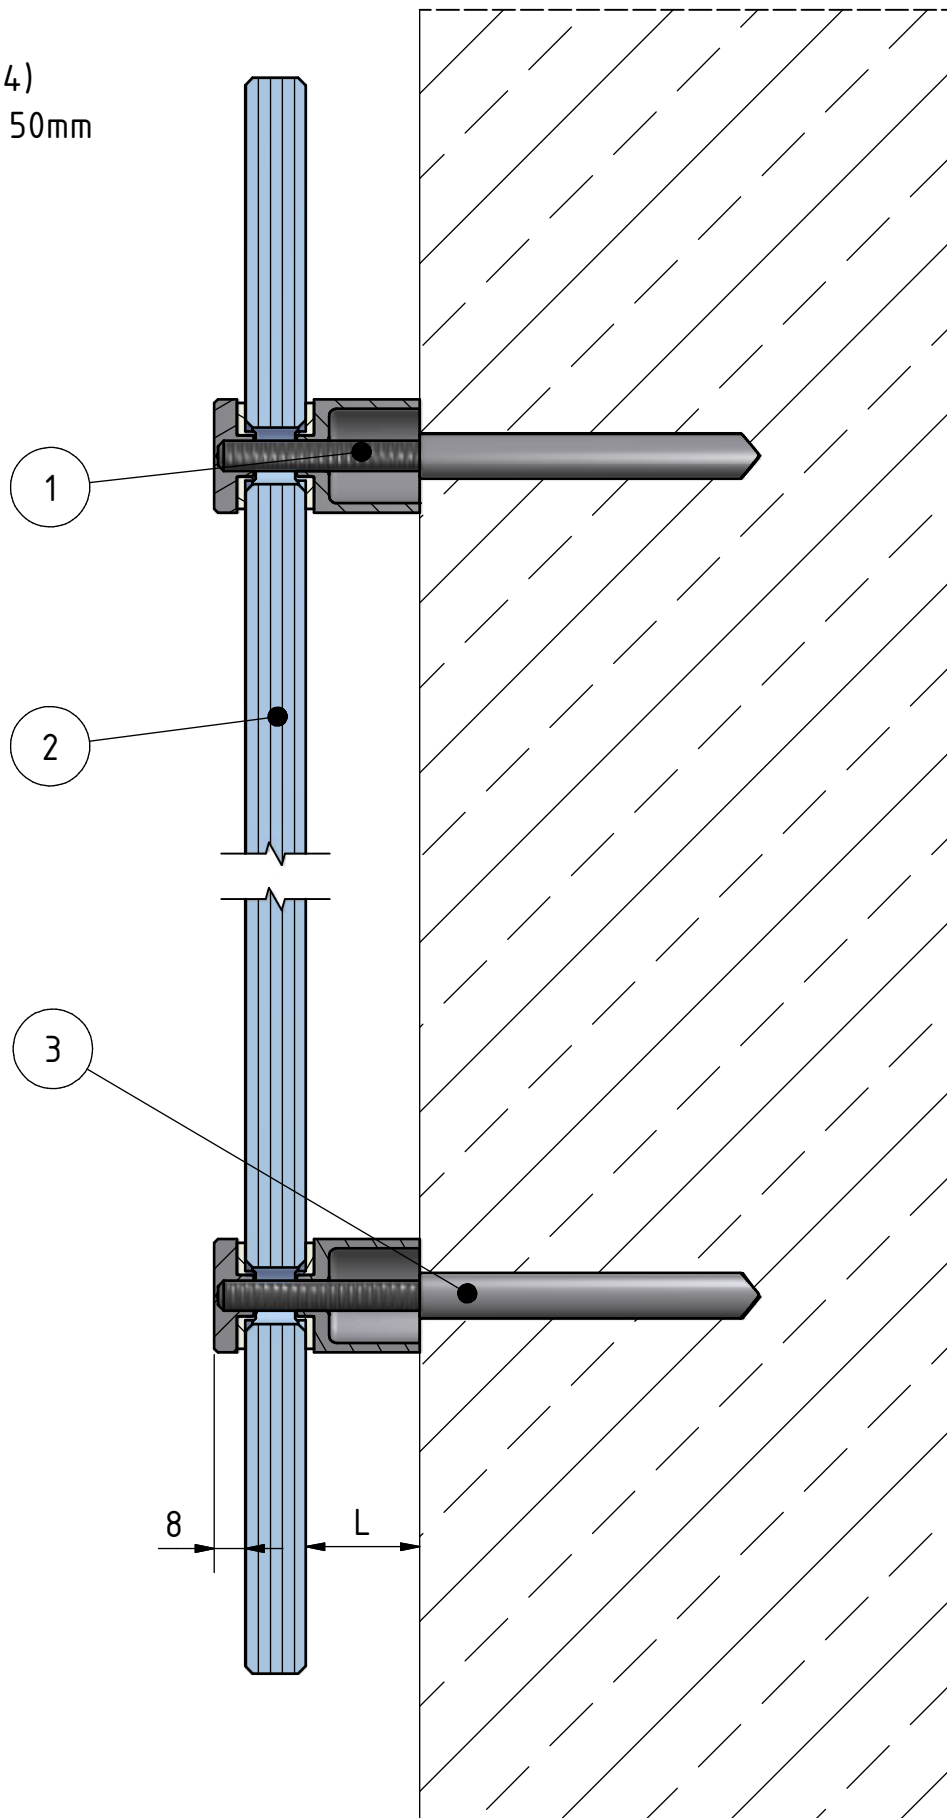

1. glass point adapter (304)  
L = 15mm; 30mm; 40mm; 50mm
2. glass 6mm - 16mm
3. anchor no.19.4508.012xx  
(or comparable anchor)

Article: Easy Glass point glass adapters MOD: 0746

Drawn: TRR

This drawing and design are the sole property of Q-railing Europe GmbH & Co. KG. Any reproduction in part or as a whole and forwarding to unauthorised third parties without the permission of Q-railing is prohibited.

Date: 03.12.2013

Project: fascia mount

Detail: 0746-001

Edited:

Date:

Scale: 1:2

Your choice in railing systems

Q-DESIGNS BY Q-RAILING