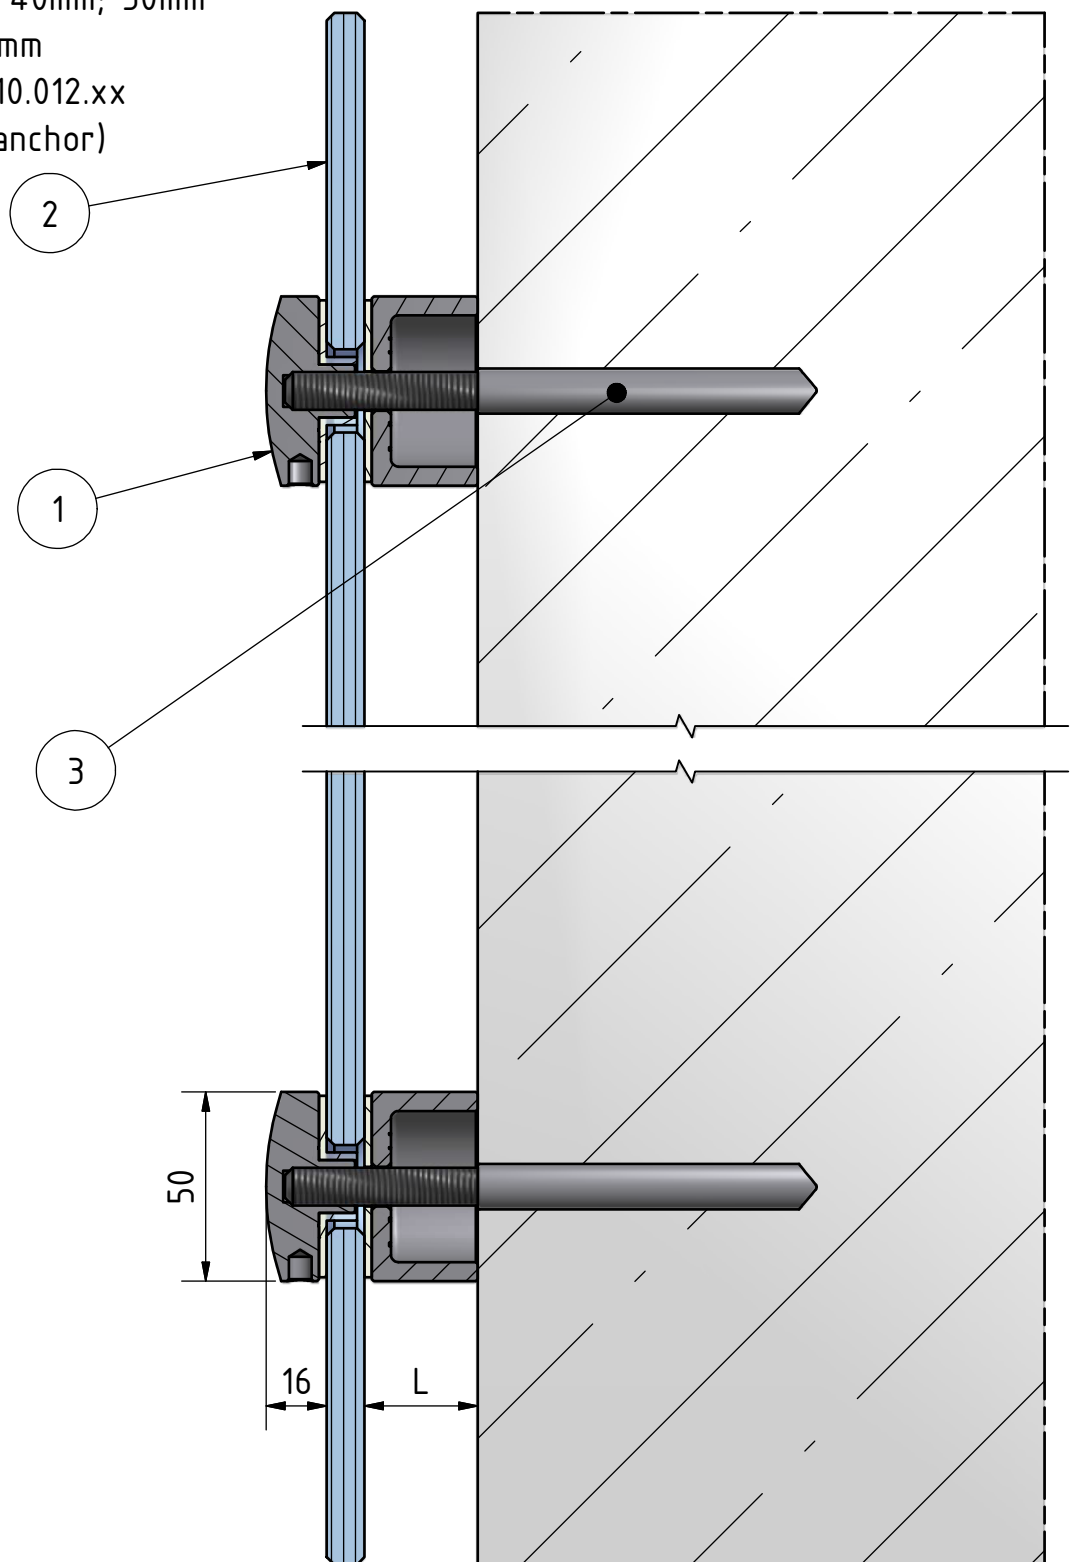

1. glass adapter (304 or 316)
L: 10mm; 30mm; 40mm; 50mm
2. glass 8mm - 18mm
3. anchor no.19.4510.012.xx
(or comparable anchor)

Article: Easy Glass point glass adapters MOD: 0747

Drawn: TRR

This drawing and design are the sole property of Q-railing Europe GmbH & Co. KG. Any reproduction in part or as a whole and forwarding to unauthorised third parties without the permission of Q-railing is prohibited.

Date: 16.12.2013

Project: fascia mount

Detail: 0747-001

Edited:

Date:

Scale: 1:2

Your choice in railing systems

Q-DESIGNS BY Q-RAILING