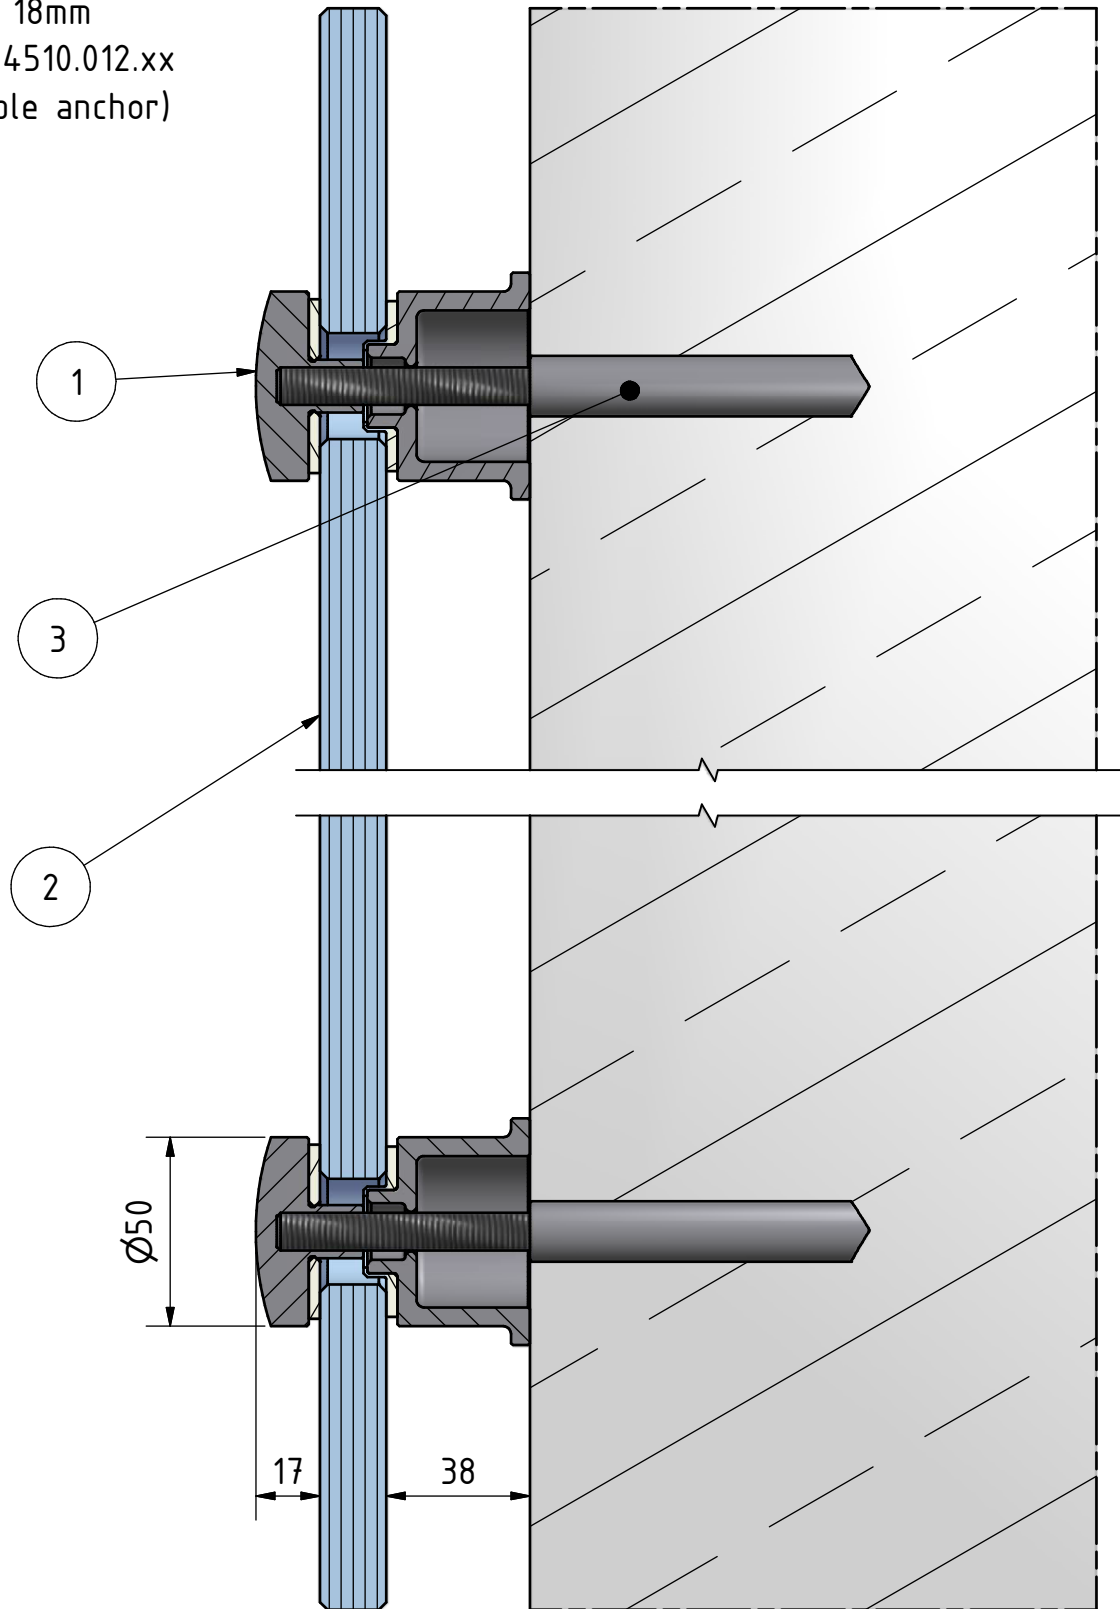

- 1. glass adapter (316)
- 2. glass 8mm - 18mm
- 3. anchor no.19.4510.012.xx
(or comparable anchor)

Article: Easy Glass point glass adapters MOD: 0748

Drawn: TRR

This drawing and design are the sole property of Q-railing Europe GmbH & Co. KG. Any reproduction in part or as a whole and forwarding to unauthorised third parties without the permission of Q-railing is prohibited.

Date: 17.12.2013

Project: fascia mount

Detail:0748-001

Edited:

Date:

Scale: 1:2

Your choice in railing systems

Q-DESIGNS BY Q-RAILING