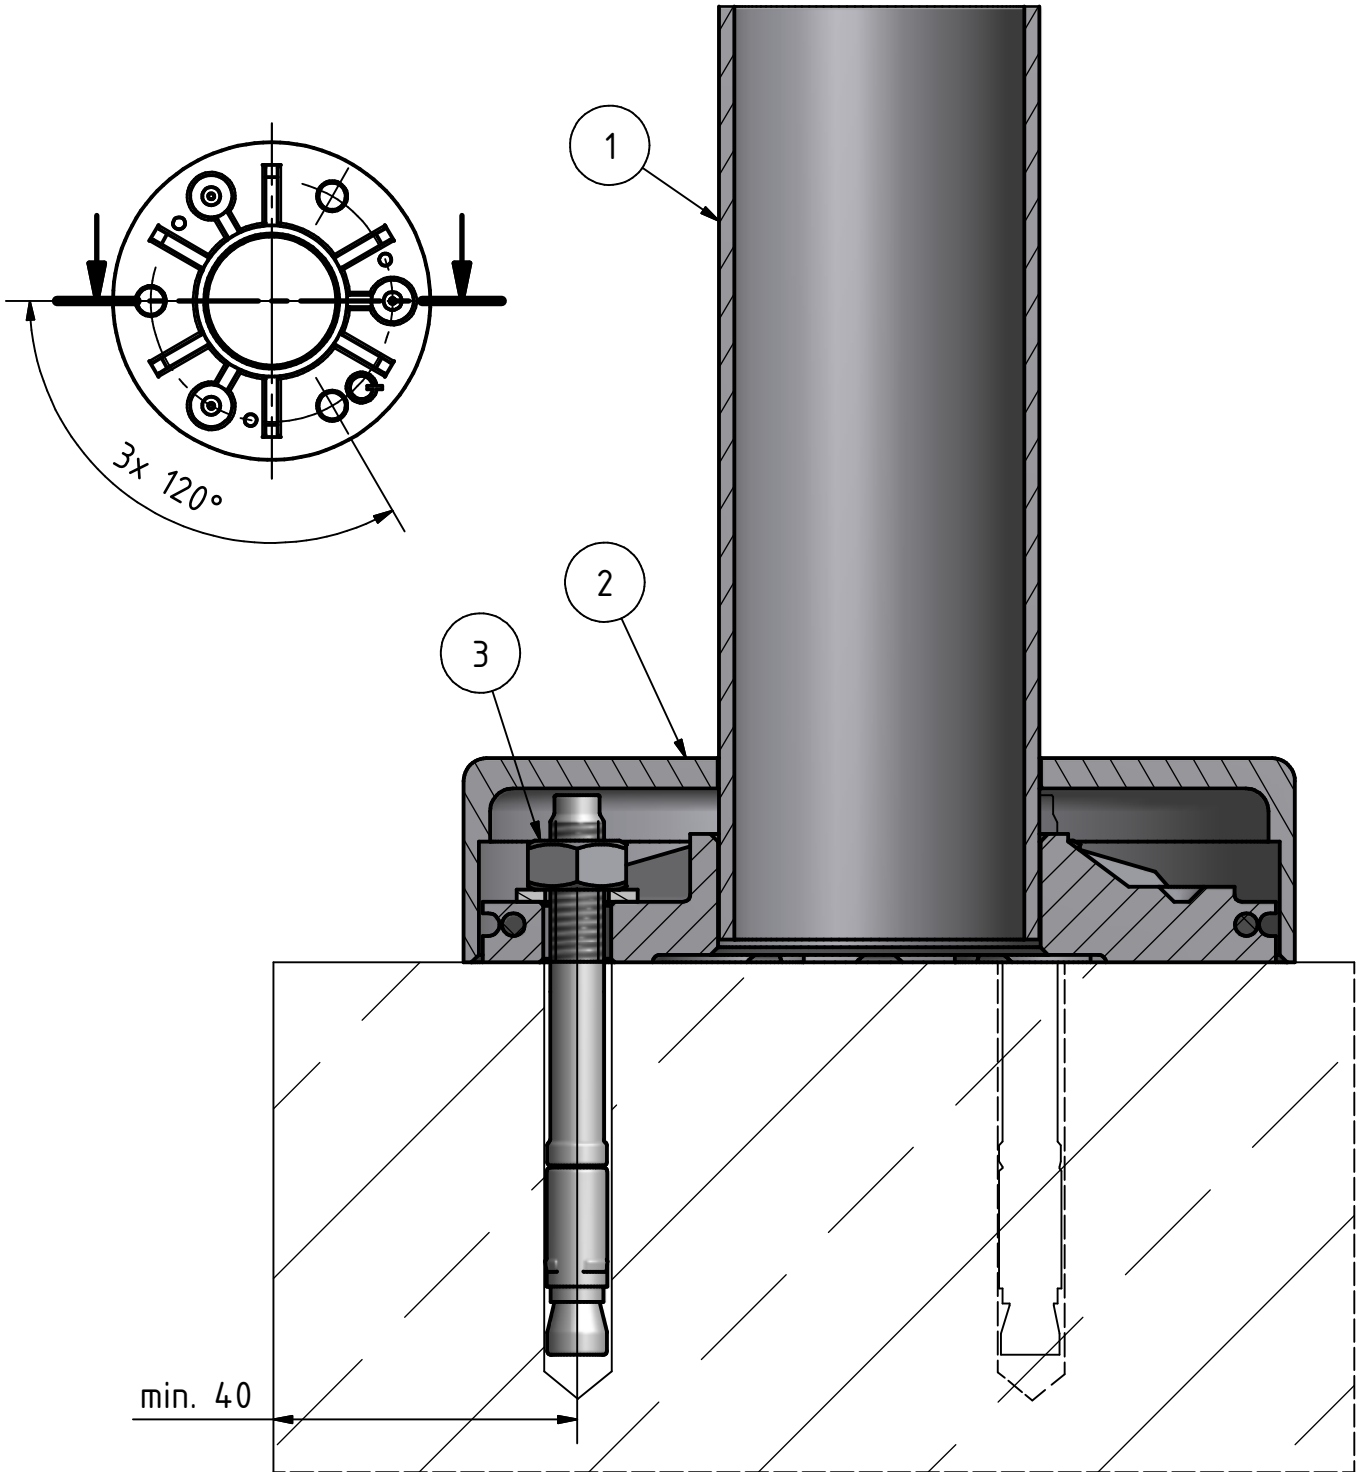

- 1. flange model: 0913
- 2. covercap
- 3. anchor no. 19.4108.010.xx (3x)

Article: Q-line	Infill: 0913	Drawn: TR	This drawing and design are the sole property of Q-railing Europe GmbH & Co. KG. Any reproduction in part or as a whole and forwarding to unauthorised third parties without the permission of Q-railing is prohibited.
		Date: 16.05.2012	
Project: top mount	Detail: 0913-001	Edited:	
		Date:	
Scale: 1:1	Your choice in railing systems		