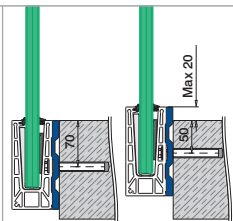

ASSEMBLY GUIDE

168437-18

Railing base

EASY GLASS® PRO FASCIA - Drainage profile, fascia mount

Q-INFO

MOD 8437

Mechanical anchor

Chemical anchor