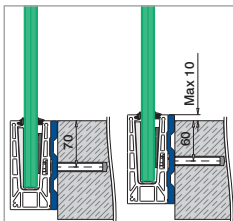

ASSEMBLY GUIDE

168437-18

Railing base

EASY GLASS® PRO FASCIA - Drainage profile, fascia mount

Q-INFO

MOD 8437

Mechanical anchor

Chemical anchor