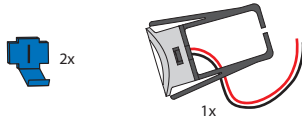

Q-LIGHTS SPOTLIGHT - LED spotlights, 12V

Q-INFO MOD 0051

190051-24x-xx-50