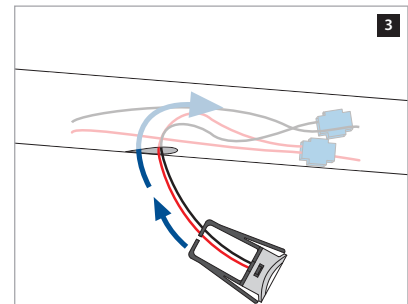

## Q-LIGHTS SPOTLIGHT - LED spotlights, 12V

Q-INFO MOD 0051

190051-24x-xx-50

Q indicates direction of light beam

Handrails