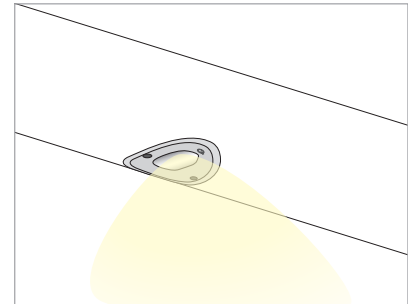

# ASSEMBLY GUIDE

190051-24x-xx-50

Handrails

## Q-LIGHTS SPOTLIGHT - LED spotlights, 12V

Q-INFO MOD 0051

190051-24x-xx-50

Q indicates direction of light beam

Handrails