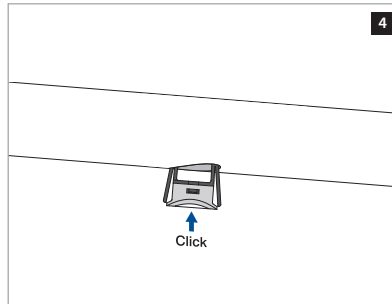

## Q-LIGHTS SPOTLIGHT - LED spotlights, 12V

Q-INFO MOD 0051

190051-24x-xx-50

Q indicates direction of light beam

Handrails