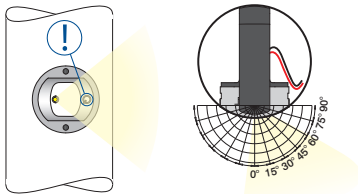

## Q-LIGHTS SPOTLIGHT - LED spotlights, 12V

Q-INFO MOD 0051

190051-24x-xx-50

Q indicates direction of light beam

Handrails