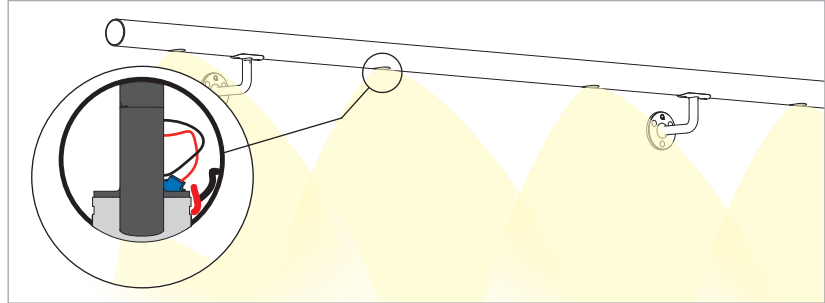

# ASSEMBLY GUIDE

190051-24x-xx-50

Handrails

## Q-LIGHTS SPOTLIGHT - LED spotlights, 12V

Q-INFO MOD 0051

190051-24x-xx-50

Q indicates direction of light beam

Handrails