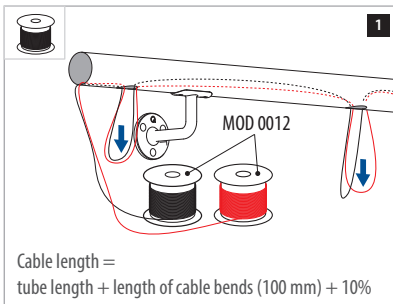

## Q-LIGHTS SPOTLIGHT - LED spotlights, 12V

Q-INFO MOD 0051

190051-24x-xx-50

Q indicates direction of light beam

Handrails