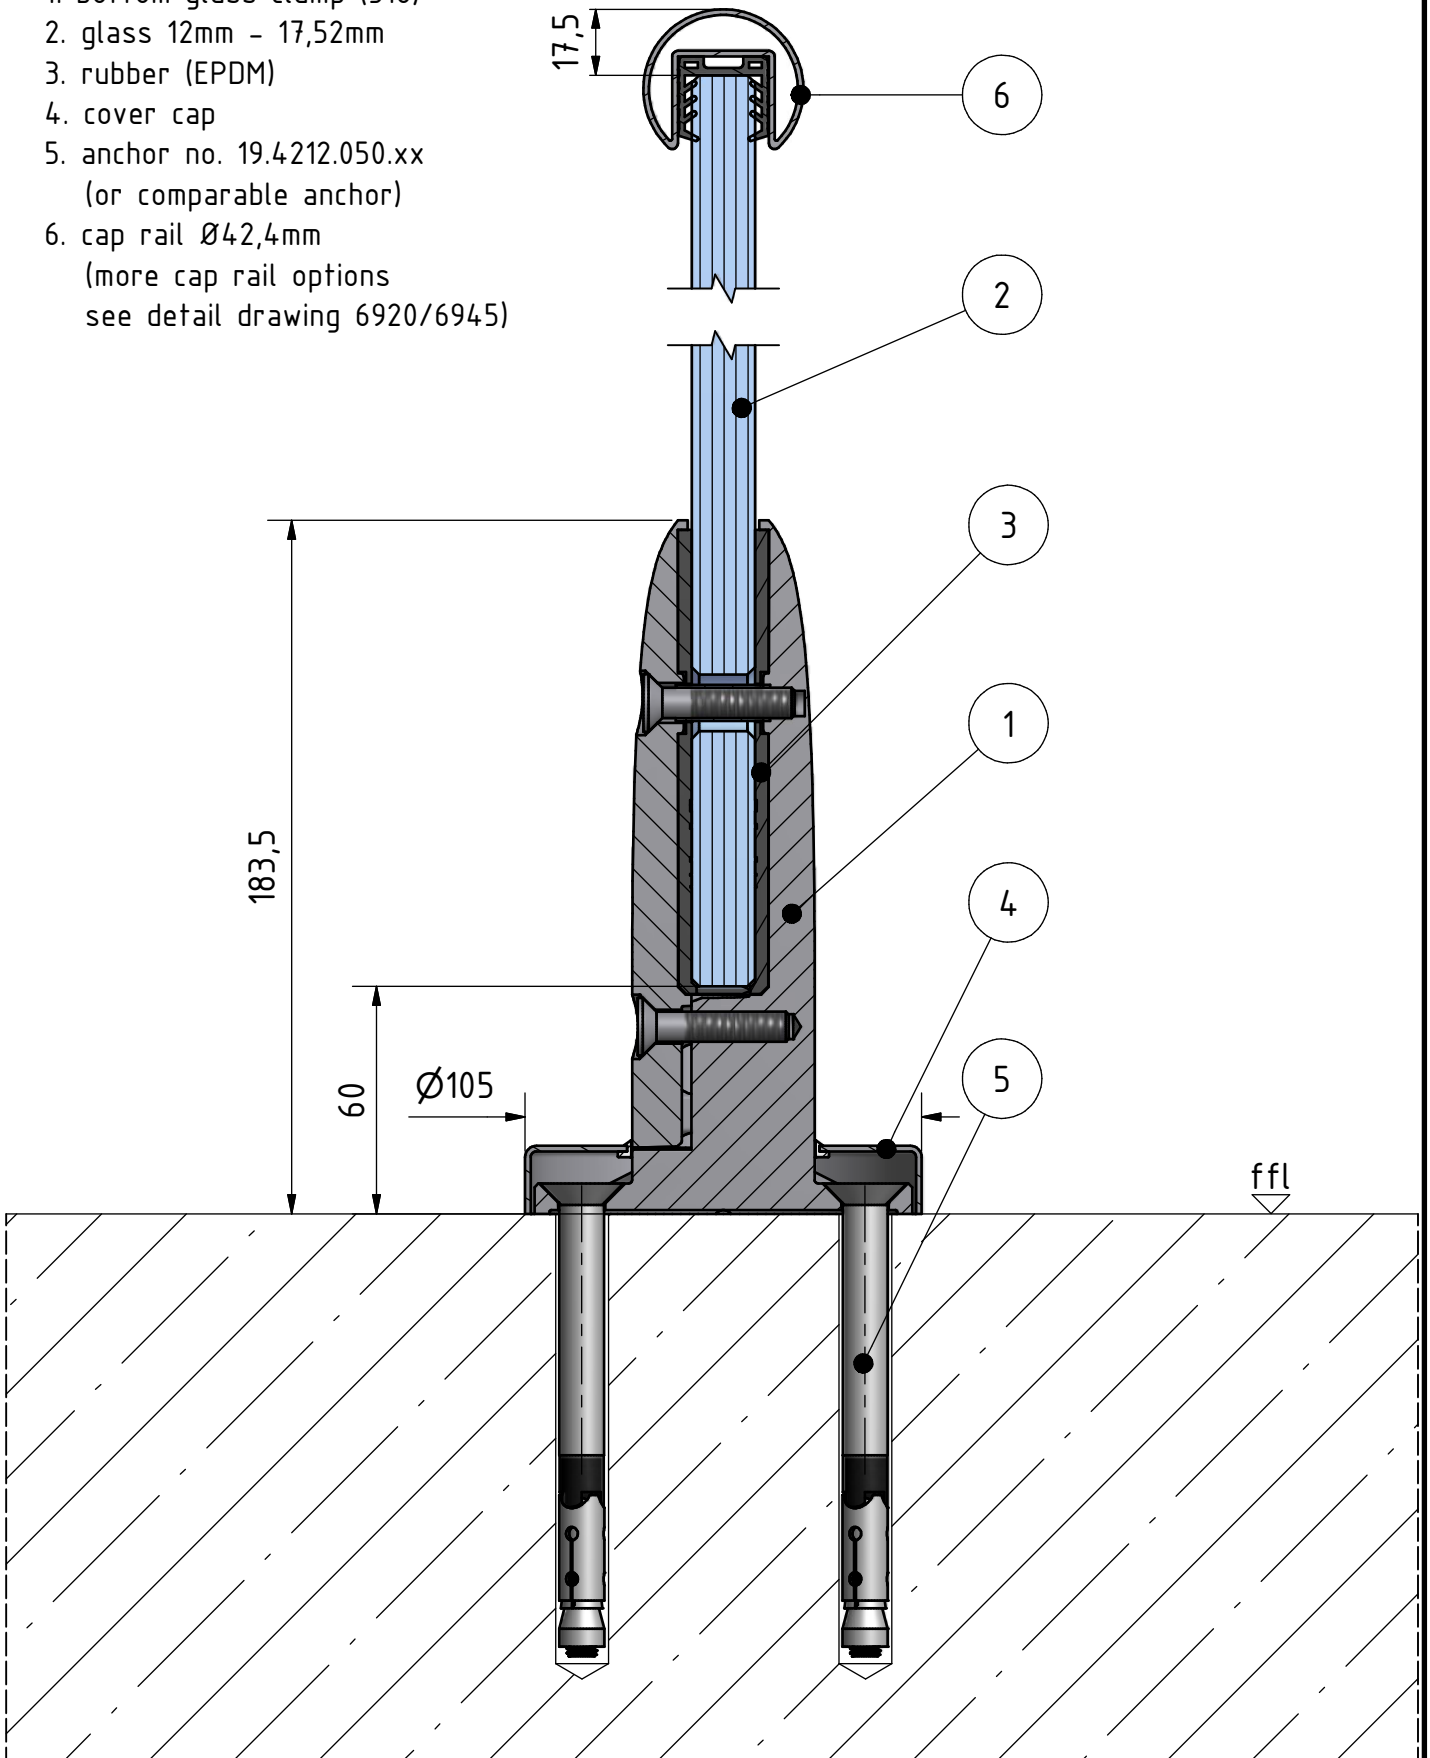

- 1. bottom glass clamp (316)
- 2. glass 12mm - 17,52mm
- 3. rubber (EPDM)
- 4. cover cap
- 5. anchor no. 19.4212.050.xx
(or comparable anchor)
- 6. cap rail Ø42,4mm
(more cap rail options
see detail drawing 6920/6945)

Article: Easy Glass base glass adapters MOD: 6100

Drawn: TRR
Date: 19.11.2013

This drawing and design are the sole property of Q-railing Europe GmbH & Co. KG. Any reproduction in part or as a whole and forwarding to unauthorised third parties without the permission of Q-railing is prohibited.

Project: top mount Detail: 6100-001

Edited:
Date:

Scale: 1:2

Your choice in railing systems