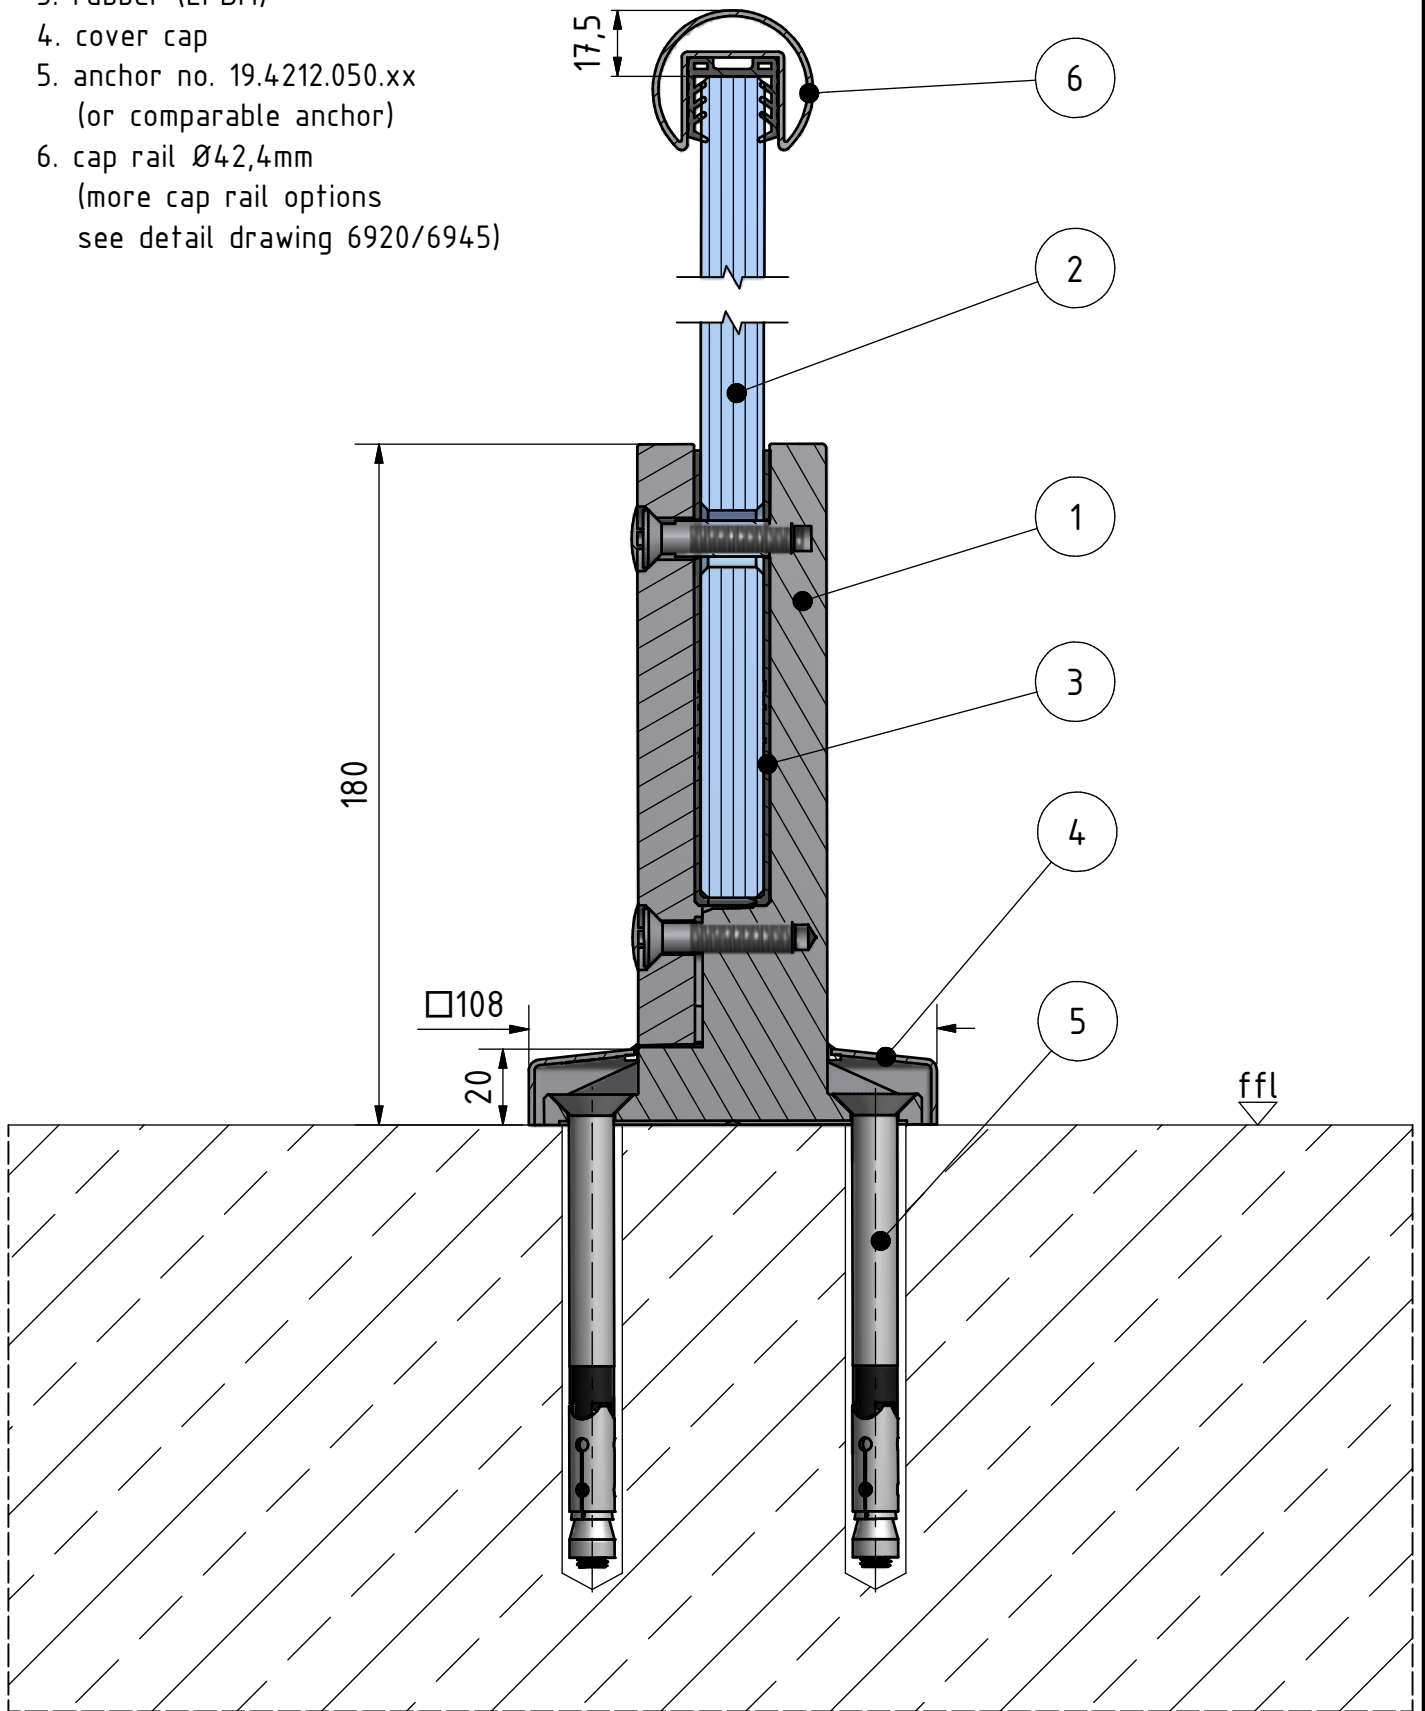

1. bottom glass clamp (316)
2. glass 12mm - 17,52mm
3. rubber (EPDM)
4. cover cap
5. anchor no. 19.4212.050.xx
(or comparable anchor)
6. cap rail $\varnothing 42,4\text{mm}$
(more cap rail options
see detail drawing 6920/6945)

Article: Easy Glass base glass adapters MOD: 6200

Drawn: TRR

This drawing and design are the sole property of Q-railing Europe GmbH & Co. KG. Any reproduction in part or as a whole and forwarding to unauthorised third parties without the permission of Q-railing is prohibited.

Date: 20.11.2013

Project: top mount

Detail: 6200-001

Edited:

Date:

Scale: 1:2

Your choice in railing systems

Q-DESIGNS BY Q-RAILING