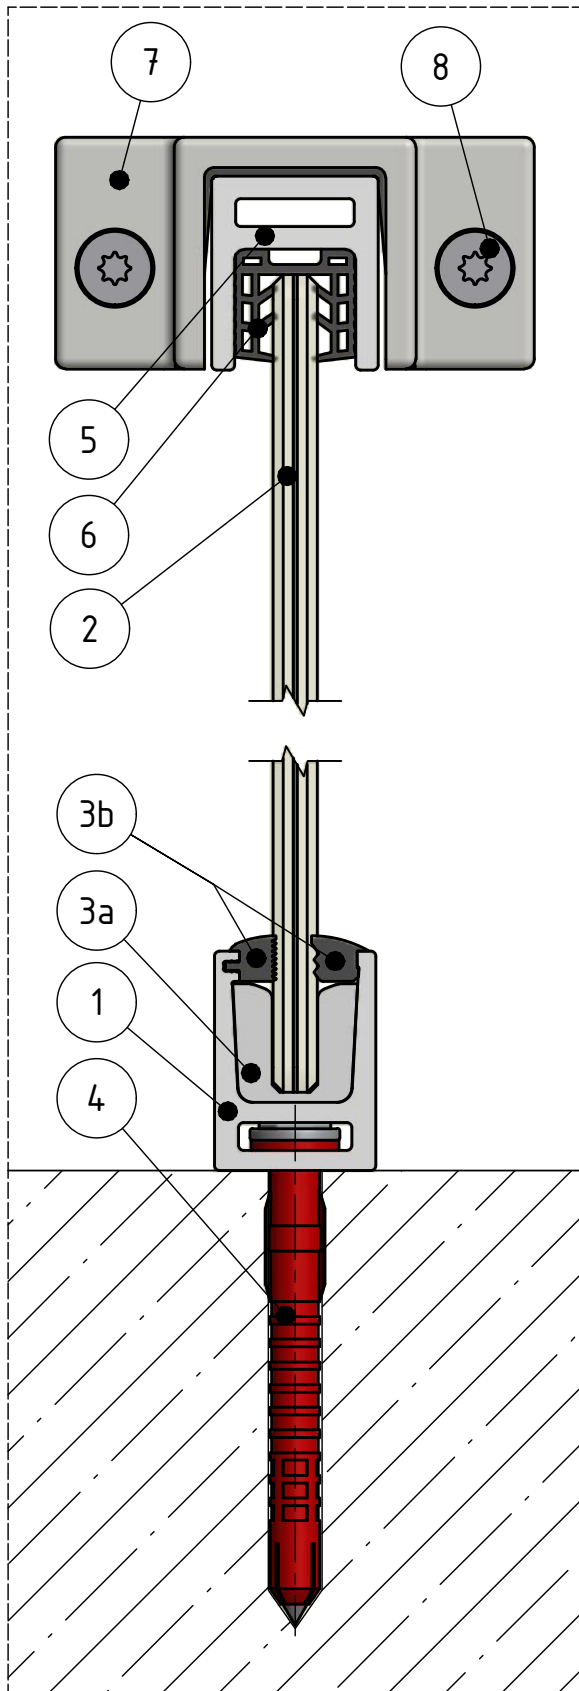

1. profile Easy Glass Hybrid
2. glass 8mm - 8.76mm (h=1m)
3. rubber-set
 - a. inlay
 - b. rubber
4. anchor 93 4710 080 14
5. cap rail, small 33 x 39 mm
6. rubber MOD 50
7. wall flange MOD 6505 small 33 x 39 mm
8. anchor 93 4210 080 14

Article: Easy Glass Hybrid MOD: 6505

Project: wall connection Detail: 6505-001

Scale: 2 : 3

Your choice in railing systems

Drawn: MPS
 Date: 29.05.2015
 Edited:
 Date:

This drawing and design are the sole property of Q-railing Europe GmbH & Co. KG. Any reproduction in part or as a whole and forwarding to unauthorised third parties without the permission of Q-railing is prohibited.