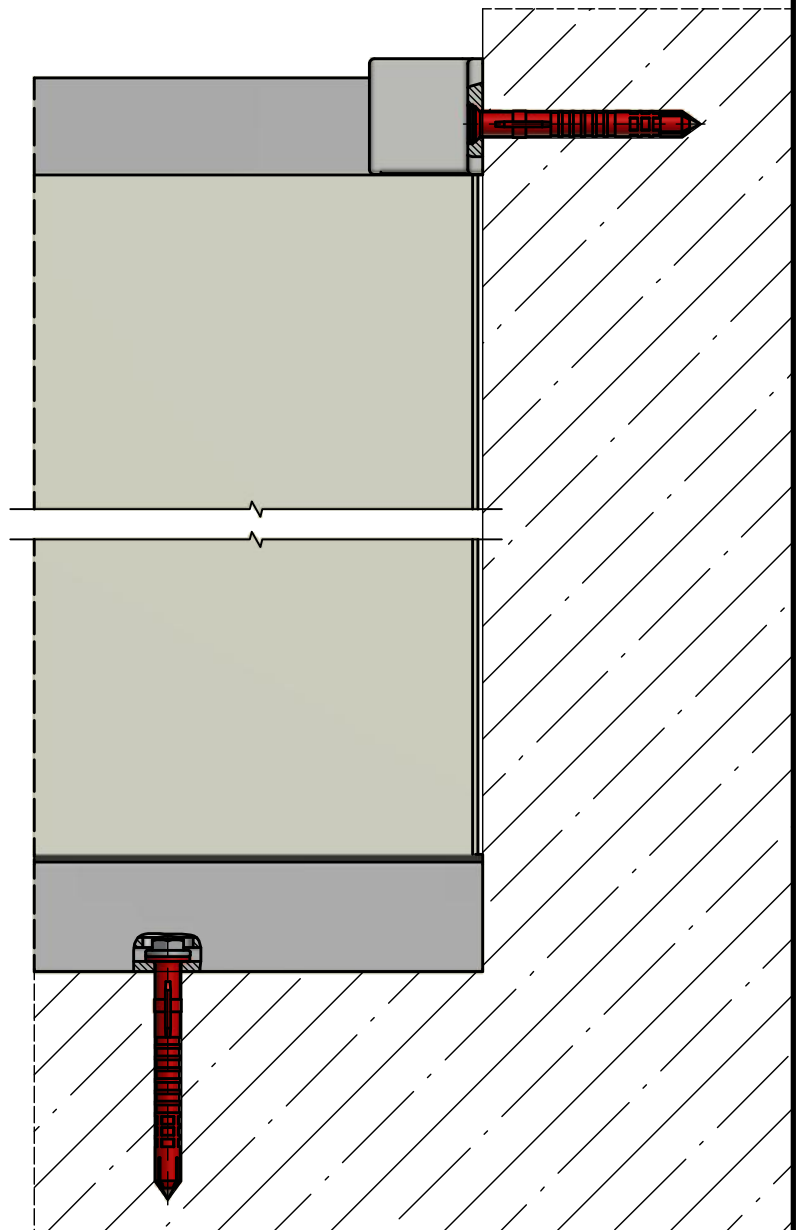

1. profile Easy Glass Hybrid
2. glass 8mm - 8.76mm (h=1m)
3. rubber-set
 - a. inlay
 - b. rubber
4. anchor 93 4710 080 14
5. cap rail, small 33 x 39 mm
6. rubber MOD 50
7. wall flange MOD 6505 small 33 x 39 mm
8. anchor 93 4210 080 14

Article: Easy Glass Hybrid MOD: 6505

Project: wall connection Detail: 6505-001

Scale: 2 : 3

Your choice in railing systems

Drawn: MPS
 Date: 29.05.2015
 Edited:
 Date:

This drawing and design are the sole property of Q-railing Europe GmbH & Co. KG. Any reproduction in part or as a whole and forwarding to unauthorised third parties without the permission of Q-railing is prohibited.