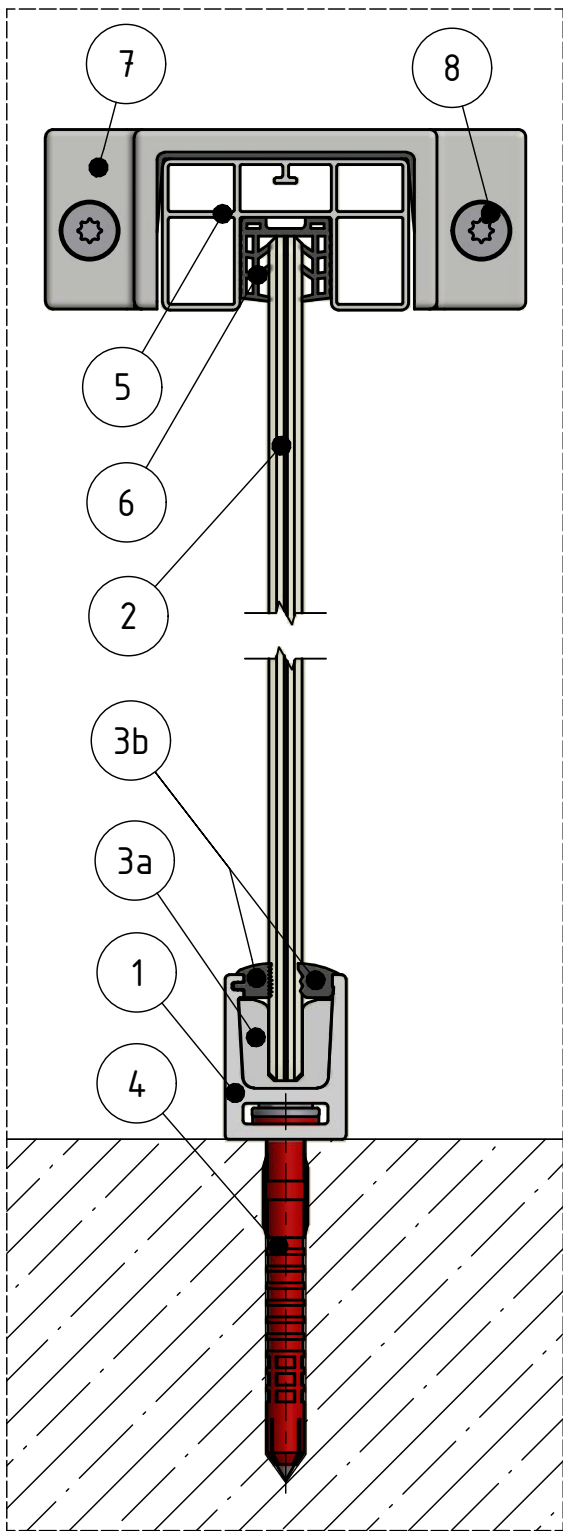

1. profile Easy Glass Hybrid
2. glass 8mm - 8.76mm (h=1m)
3. rubber-set
  - a. inlay
  - b. rubber
4. anchor 93 4710 080 14
5. cap rail, wide 65 x 40 mm
6. rubber MOD 50
7. wall flange MOD 6505 wide 65 x 40 mm
8. anchor 93 4210 080 14

Article: Easy Glass Hybrid      MOD: 6505

Project: wall connection      Detail: 6505-002

Scale: 1 : 2

Your choice in railing systems

Drawn: MPS  
Date: 08.06.2015  
Edited:  
Date:

This drawing and design are the sole property of Q-railing Europe GmbH & Co. KG. Any reproduction in part or as a whole and forwarding to unauthorised third parties without the permission of Q-railing is prohibited.