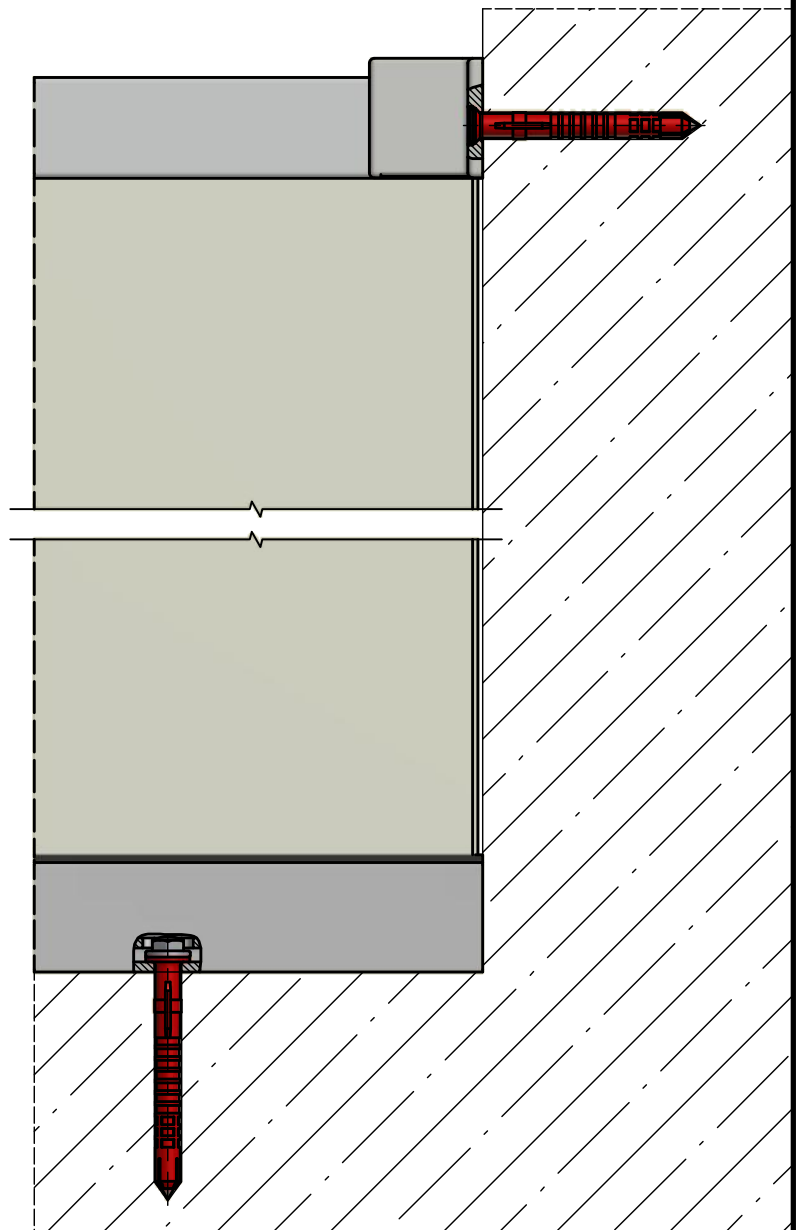

1. profile Easy Glass Hybrid
2. glass 8mm - 8.76mm (h=1m)
3. rubber-set
  - a. inlay
  - b. rubber
4. anchor 93 4710 080 14
5. cap rail, wide 65 x 40 mm
6. rubber MOD 50
7. wall flange MOD 6505 wide 65 x 40 mm
8. anchor 93 4210 080 14

Article: Easy Glass Hybrid      MOD: 6505

Project: wall connection      Detail: 6505-002

Scale: 1 : 2

Your choice in railing systems

Drawn: MPS  
Date: 08.06.2015  
Edited:  
Date:

This drawing and design are the sole property of Q-railing Europe GmbH & Co. KG. Any reproduction in part or as a whole and forwarding to unauthorised third parties without the permission of Q-railing is prohibited.