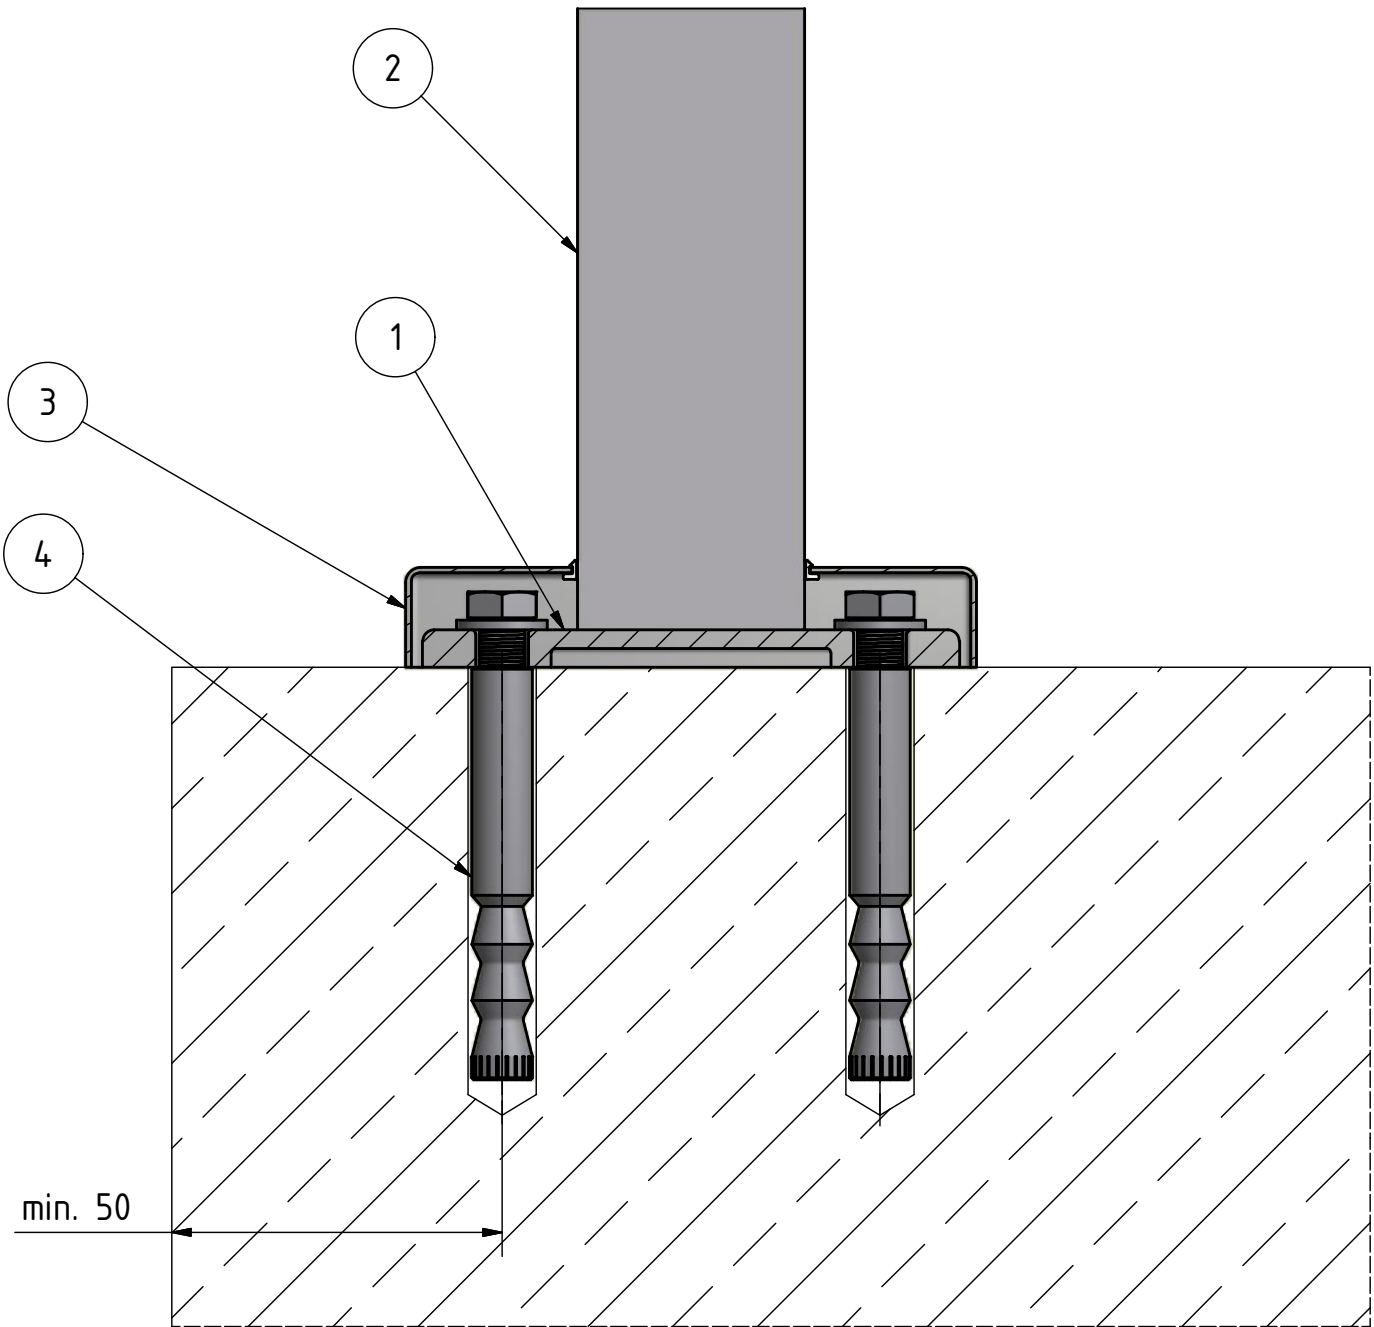

- 1. flange model: 9023
- 2. baluster post
- 3. cover cap
- 4. anchor no. 19.4512.127.xx (4x)
(or comparable anchor)

Article: Duo Line		MOD: 9023	Drawn: ASEE	This drawing and design are the sole property of Q-railing Europe GmbH & Co. KG. Any reproduction in part or as a whole and forwarding to unauthorised third parties without the permission of Q-railing is prohibited.
Project: top mount		Detail: 9023-001	Date: 16.01.2014	
Scale: 1:2		Your choice in railing systems	Edited:	
			Date:	