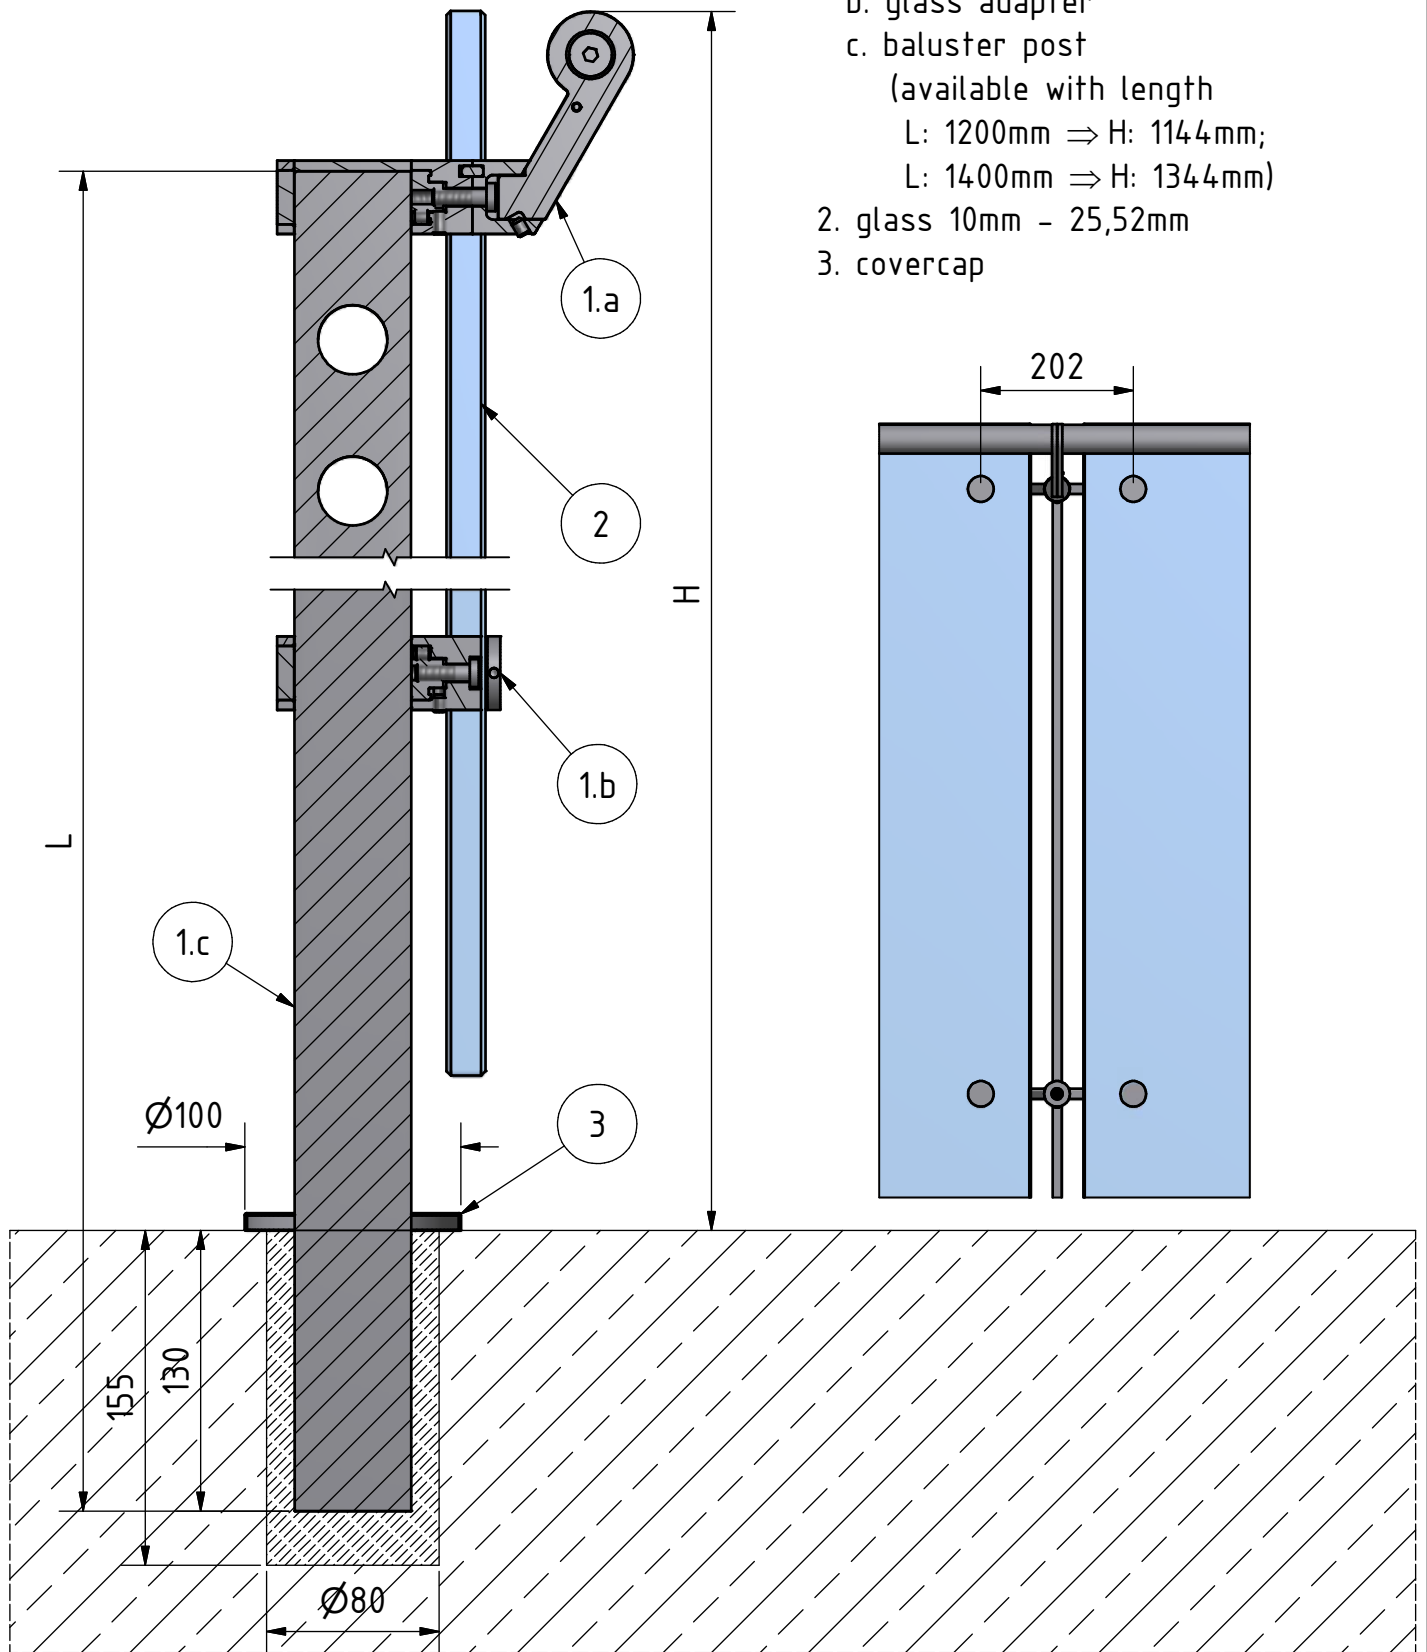

1. Spigot Fixing Glass Link
  - a. glass adapter  
incl. handrail bracket
  - b. glass adapter
  - c. baluster post  
(available with length  
L: 1200mm  $\Rightarrow$  H: 1144mm;  
L: 1400mm  $\Rightarrow$  H: 1344mm)
2. glass 10mm - 25,52mm
3. covercap

Article: Spigot Fixing Glass Link MOD: 9056	Drawn: TRR	This drawing and design are the sole property of Q-railing Europe GmbH & Co. KG. Any reproduction in part or as a whole and forwarding to unauthorised third parties without the permission of Q-railing is prohibited.
	Date: 23.05.2013	
Project: d line	Edited:	
Detail: 9056-001	Date:	
Scale: 1:3,5	Your choice in railing systems	