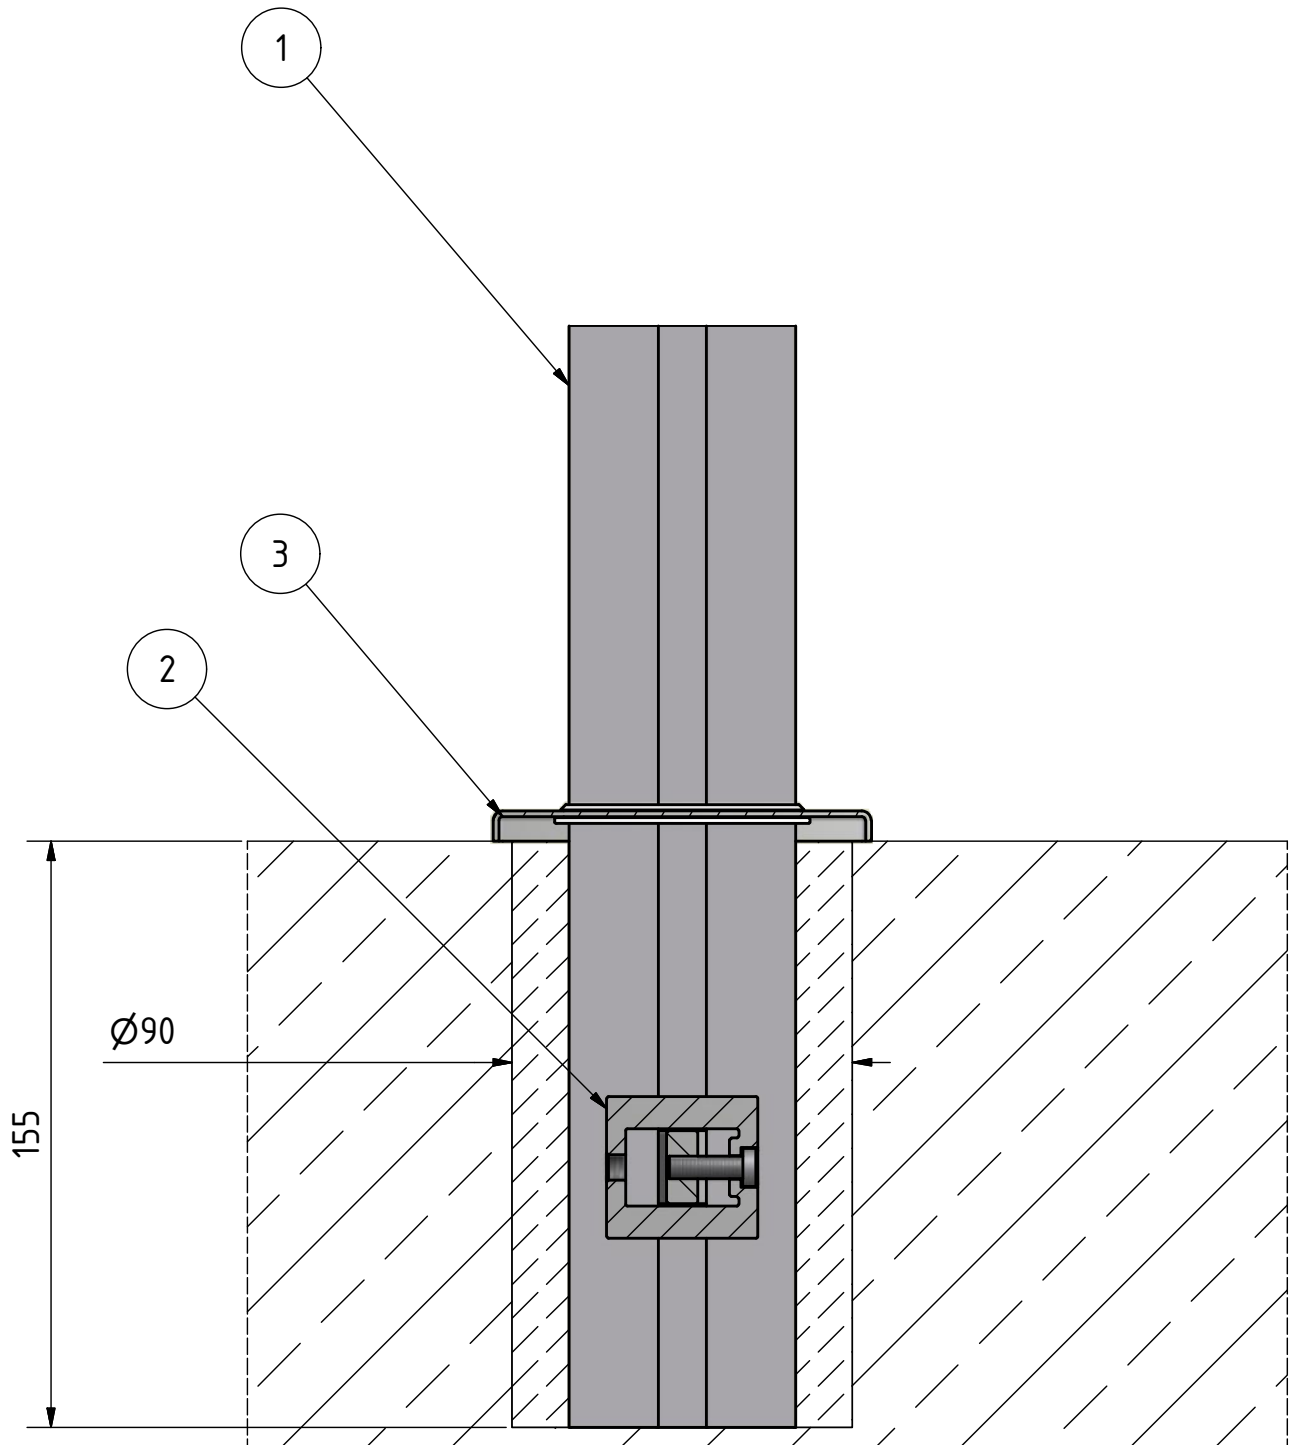

- 1. baluster post
- 2. connector
- 3. cover cap

Article: Duo Line		MOD: 9546	Drawn: ASEE	This drawing and design are the sole property of Q-railing Europe GmbH & Co. KG. Any reproduction in part or as a whole and forwarding to unauthorised third parties without the permission of Q-railing is prohibited.
Project: infloor		Detail: 9546-001	Date: 24.01.2014	
Scale: 1:2		Your choice in railing systems		