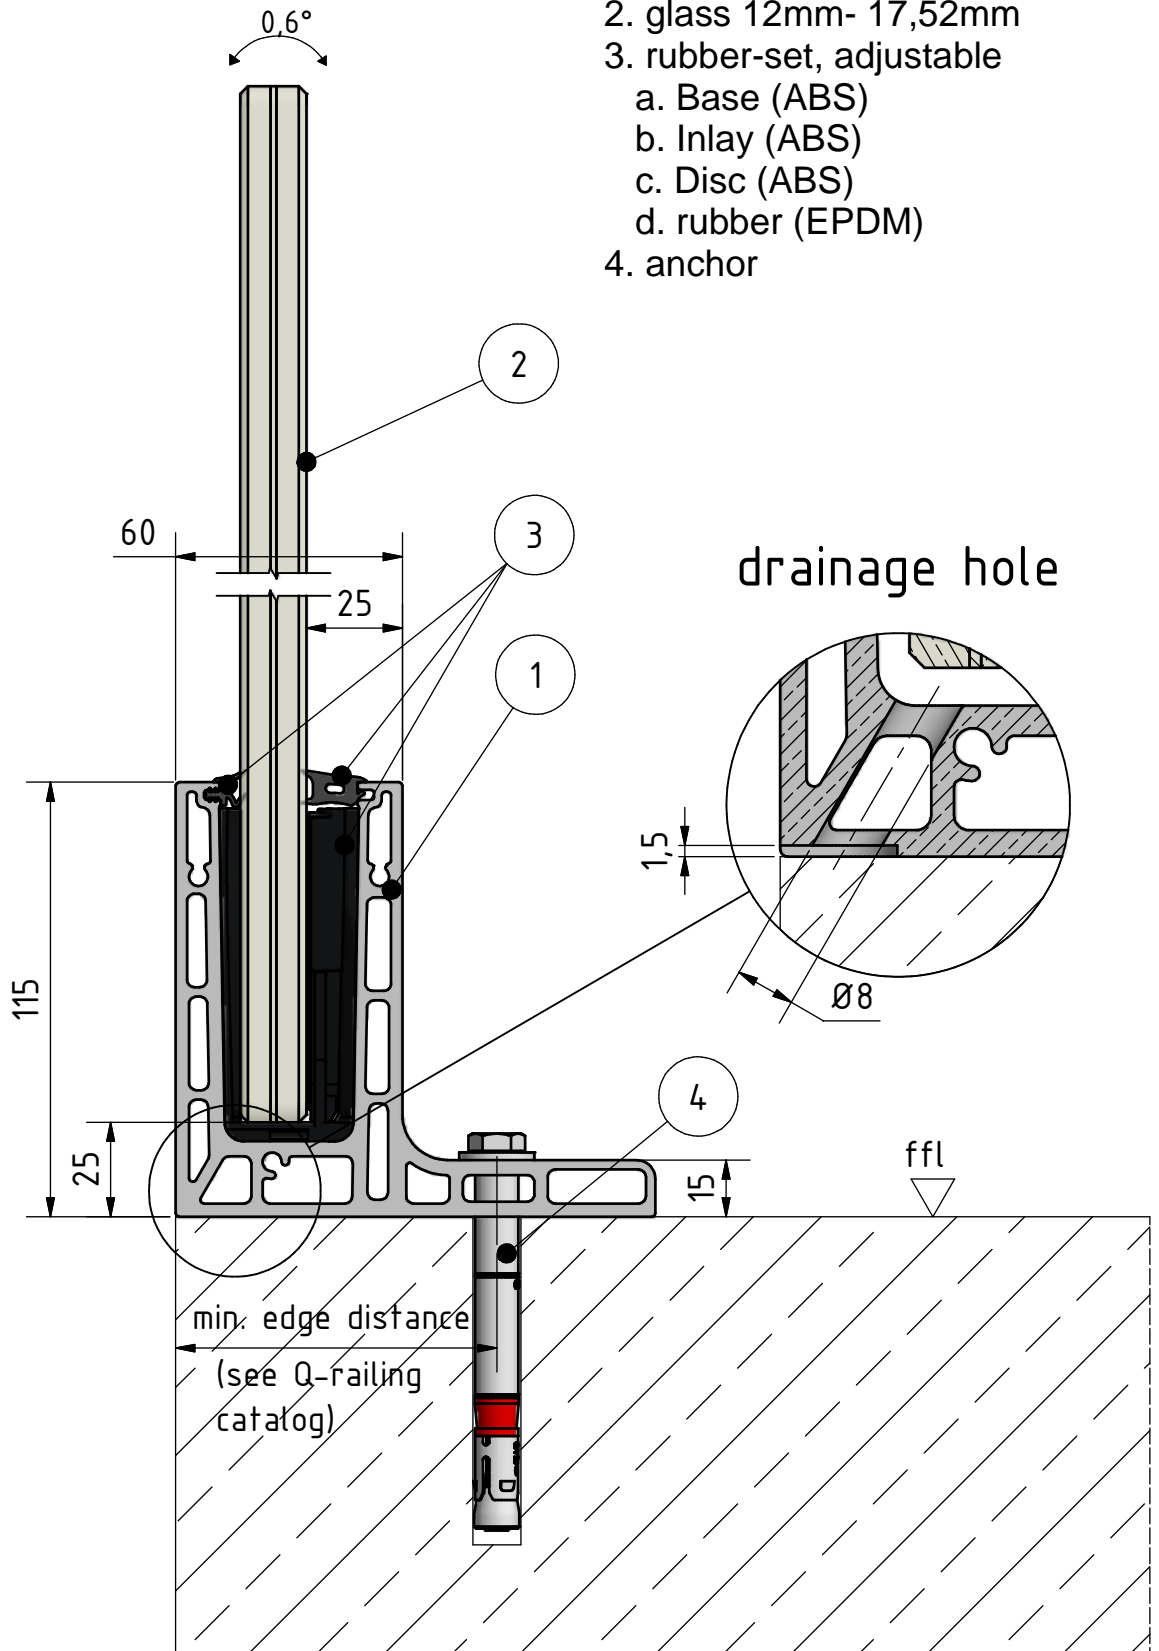

1. Top profile (Easy Glass Smart)
2. glass 12mm- 17,52mm
3. rubber-set, adjustable
 - a. Base (ABS)
 - b. Inlay (ABS)
 - c. Disc (ABS)
 - d. rubber (EPDM)
4. anchor

SYSTEM: Easy Glass Smart F, adjustable
MODEL: 6932
DESCRIPTION: Top mount

DRAWN: AIG
DATE: 02.08.2019
DRAWING NO.: 6932-001

This detail drawing is for reference purposes only. The installer must check the specifications and details with the local situation and regulations. For further advice and service please contact your nearest Q-railing office.