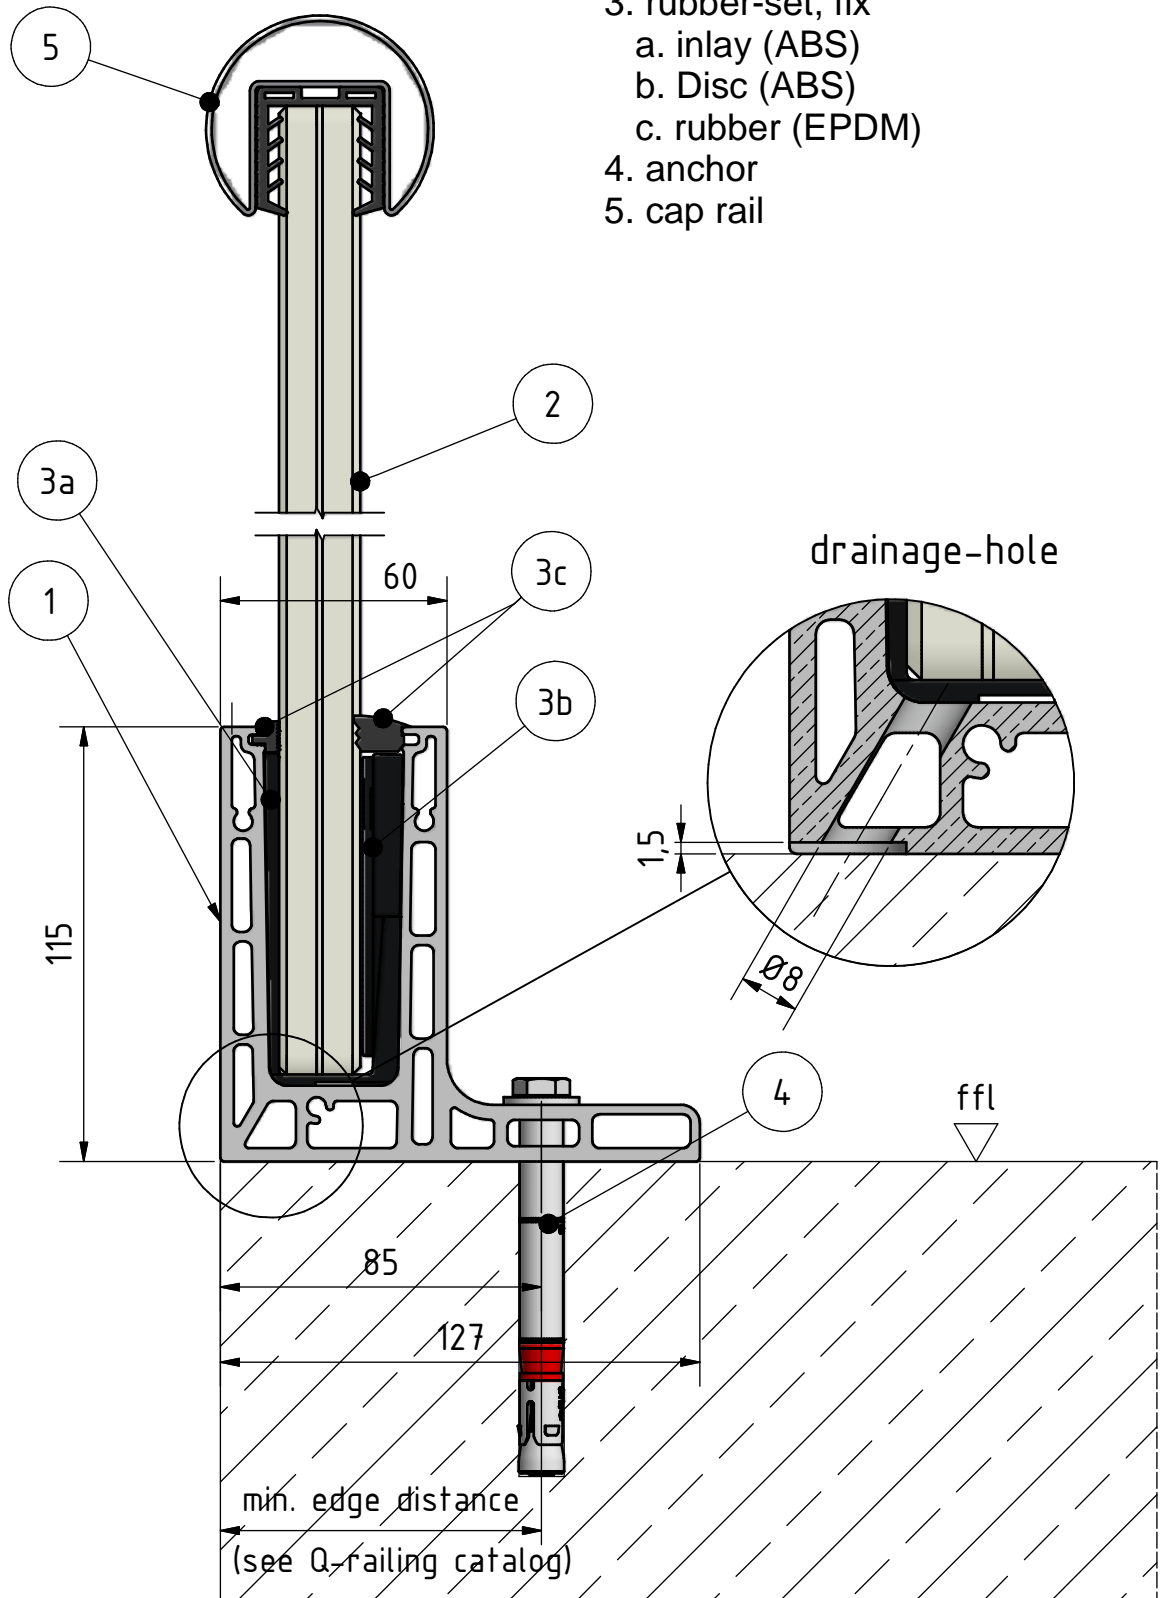

1. F - Profile (Easy Glass Smart)
2. glass 12mm- 21,52mm
3. rubber-set, fix
 - a. inlay (ABS)
 - b. Disc (ABS)
 - c. rubber (EPDM)
4. anchor
5. cap rail

SYSTEM: Easy Glass Smart
MODEL: 6932
DESCRIPTION: Top mount, F-Profile

DRAWN: AIG
DATE: 05.07.2019
DRAWING NO.: 6932-001

This detail drawing is for reference purposes only. The installer must check the specifications and details with the local situation and regulations. For further advice and service please contact your nearest Q-railing office.